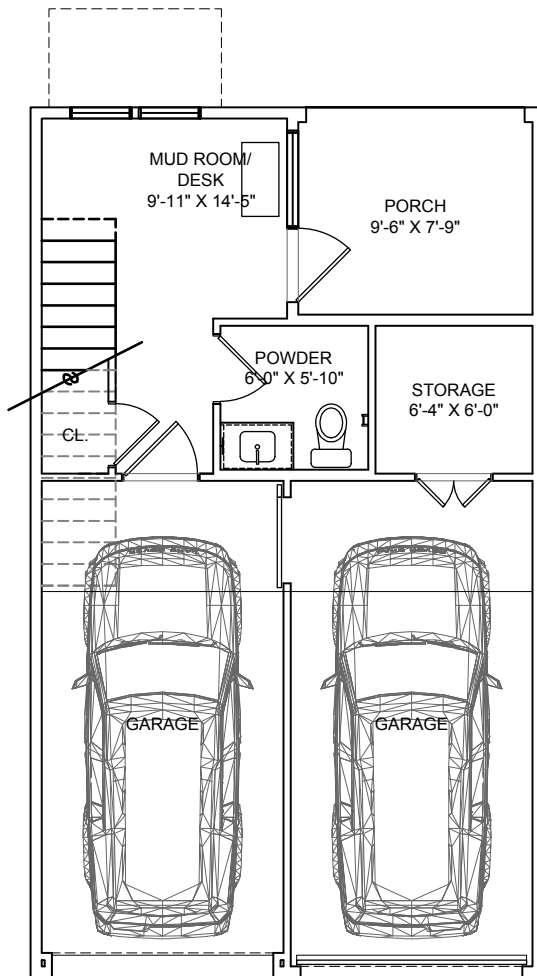

# THE LAAN

RESIDENCES

**A1** 2 bed, 2 bath, 2 half-bath  
1,600 SF (approx.)

Floor plans shown are not to any particular scale and are subject to change. All dimensions are approximate and may vary from the description and definition of the "unit" as set forth in the purchase contract. Please review the condominium documents for a description of how the units are measured.