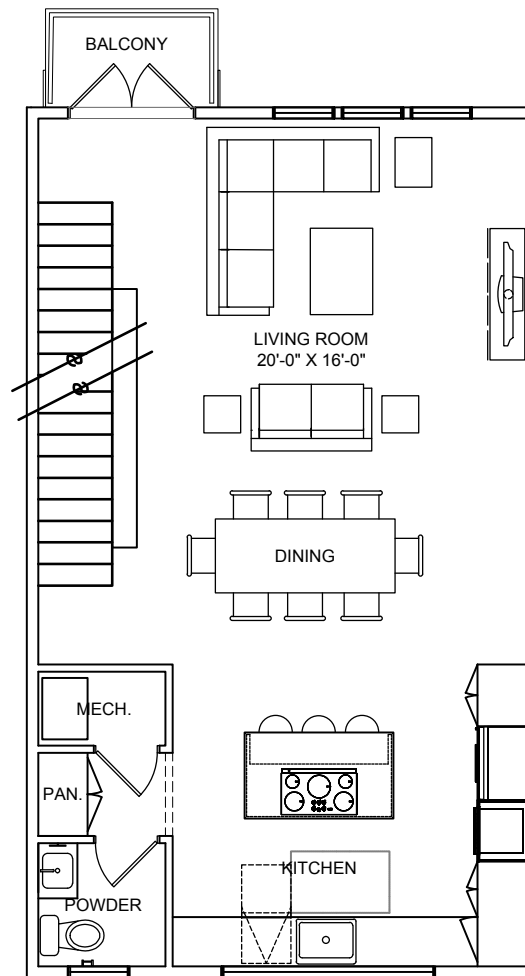

# THE LAAN

RESIDENCES

**A1** 2 bed, 2 bath, 2 half-bath  
1,600 SF (approx.)

Floor plans shown are not to any particular scale and are subject to change. All dimensions are approximate and may vary from the description and definition of the "unit" as set forth in the purchase contract. Please review the condominium documents for a description of how the units are measured.