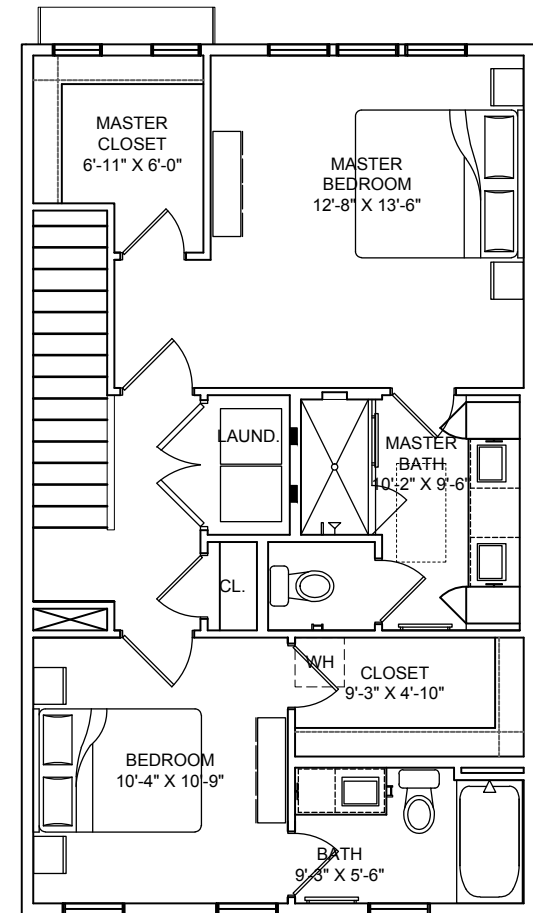

# THE LAAN

RESIDENCES

**A1** 2 bed, 2 bath, 2 half-bath  
1,600 SF (approx.)

Floor plans shown are not to any particular scale and are subject to change. All dimensions are approximate and may vary from the description and definition of the "unit" as set forth in the purchase contract. Please review the condominium documents for a description of how the units are measured.