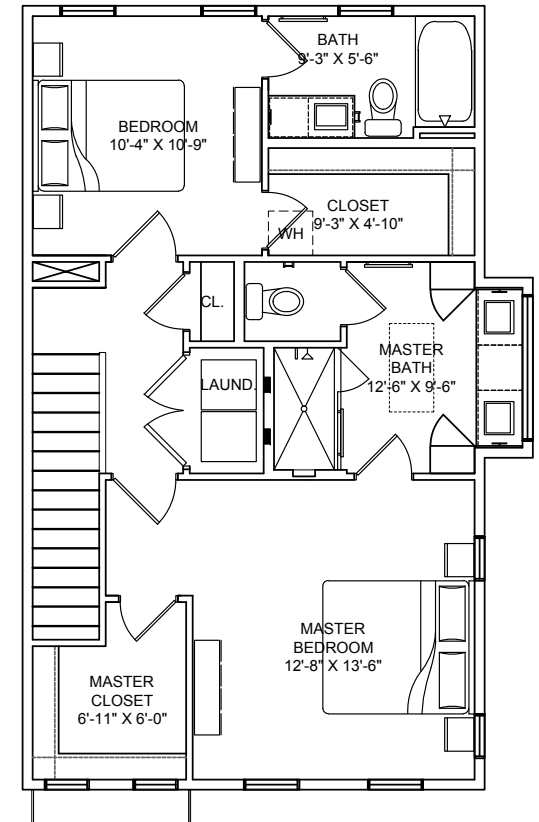

# THE LAAN

RESIDENCES

**A2** 2 bed, 2 bath, 2 half-bath  
1,600 SF (approx.)

Floor plans shown are not to any particular scale and are subject to change. All dimensions are approximate and may vary from the description and definition of the "unit" as set forth in the purchase contract. Please review the condominium documents for a description of how the units are measured.