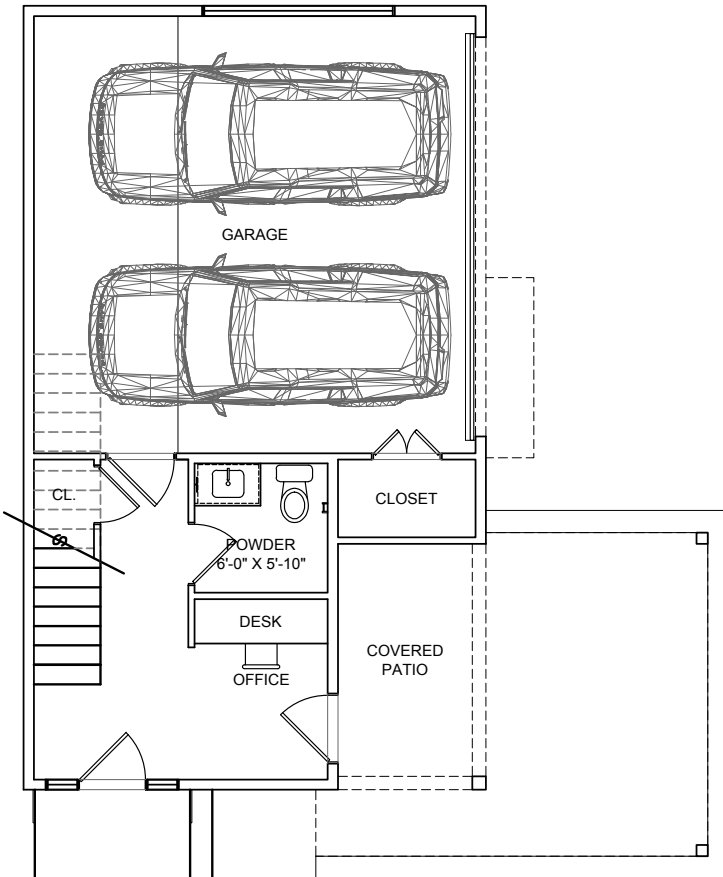

# THE LAAN

RESIDENCES

**A2** 2 bed, 2 bath, 2 half-bath  
1,600 SF (approx.)

Floor plans shown are not to any particular scale and are subject to change. All dimensions are approximate and may vary from the description and definition of the "unit" as set forth in the purchase contract. Please review the condominium documents for a description of how the units are measured.