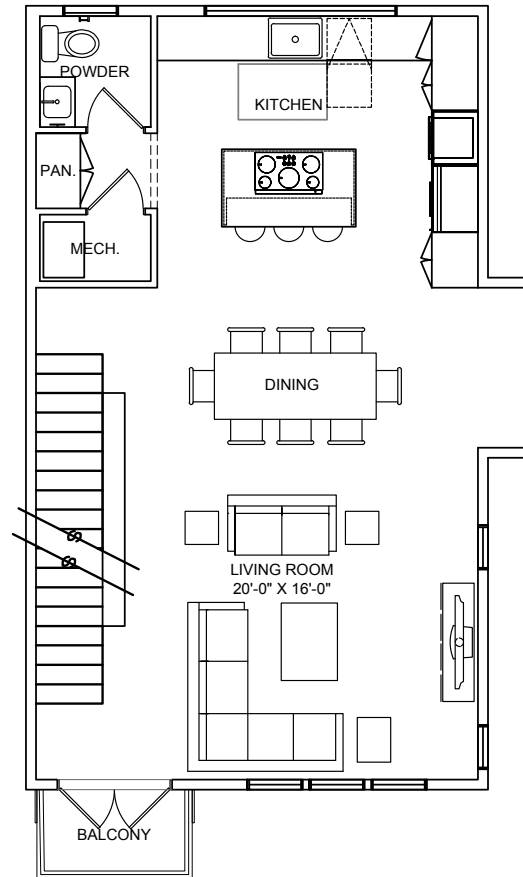

# THE LAAN

RESIDENCES

**A2** 2 bed, 2 bath, 2 half-bath  
1,600 SF (approx.)

Floor plans shown are not to any particular scale and are subject to change. All dimensions are approximate and may vary from the description and definition of the "unit" as set forth in the purchase contract. Please review the condominium documents for a description of how the units are measured.