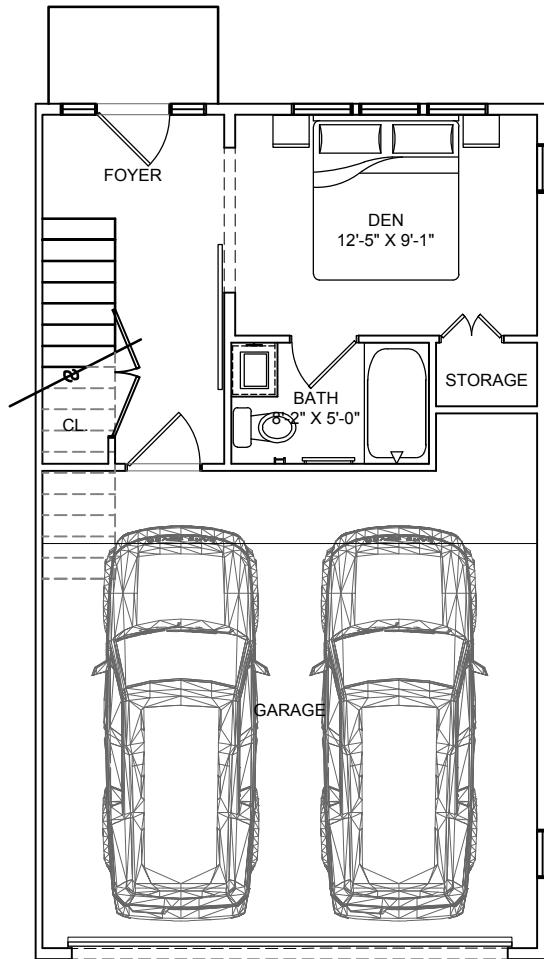

THE LAAN

RESIDENCES

B1-A 3 bed, 3.5 bath
1,700 SF (approx.)

Floor plans shown are not to any particular scale and are subject to change. All dimensions are approximate and may vary from the description and definition of the "unit" as set forth in the purchase contract. Please review the condominium documents for a description of how the units are measured.