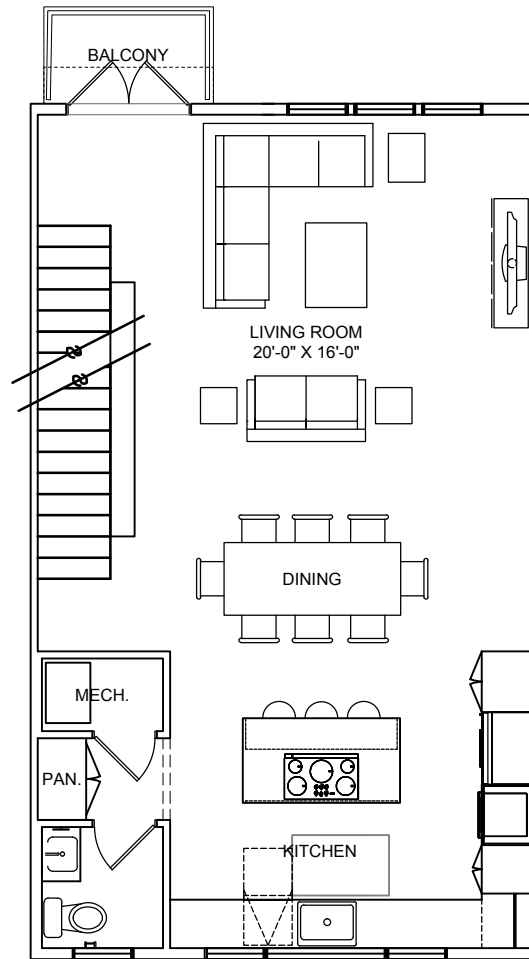

THE LAAN

RESIDENCES

B1-A 3 bed, 3.5 bath
1,700 SF (approx.)

Floor plans shown are not to any particular scale and are subject to change. All dimensions are approximate and may vary from the description and definition of the "unit" as set forth in the purchase contract. Please review the condominium documents for a description of how the units are measured.