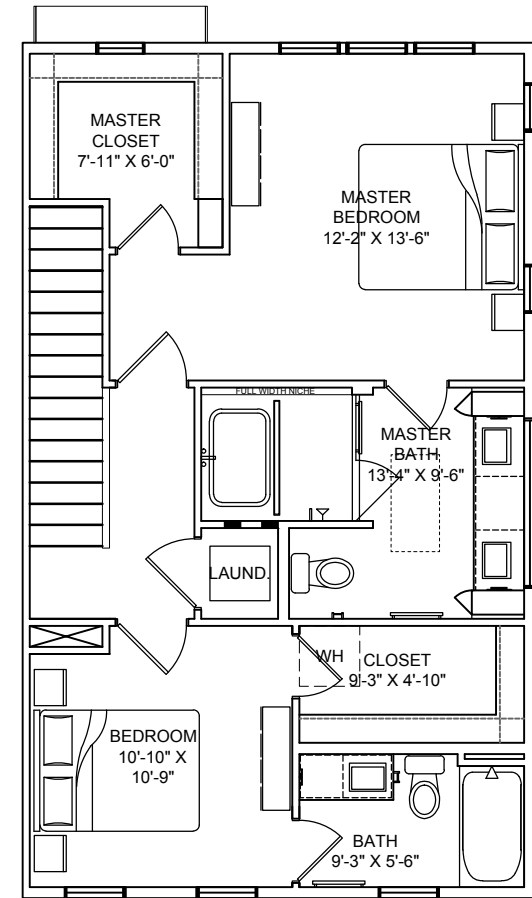

THE LAAN

RESIDENCES

B1-A 3 bed, 3.5 bath
1,700 SF (approx.)

Floor plans shown are not to any particular scale and are subject to change. All dimensions are approximate and may vary from the description and definition of the "unit" as set forth in the purchase contract. Please review the condominium documents for a description of how the units are measured.