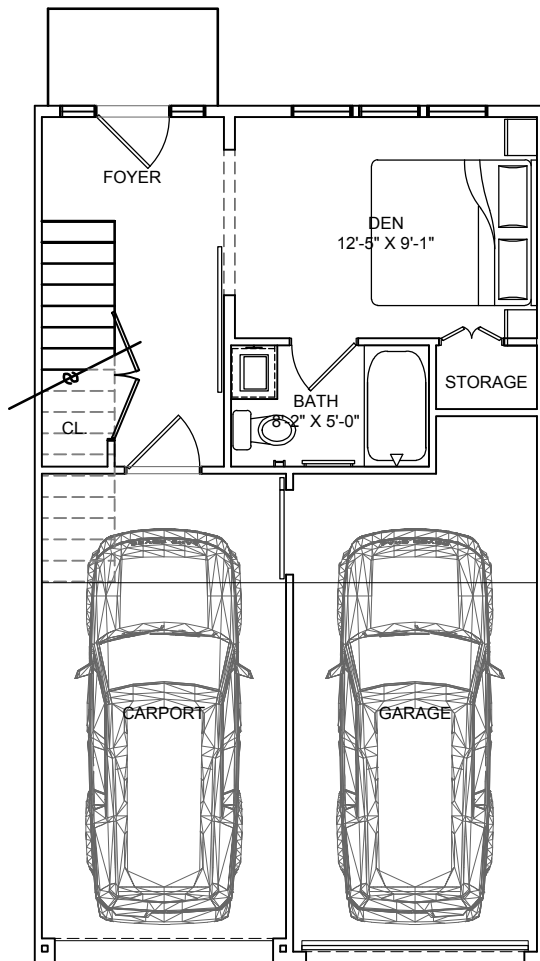

# THE LAAN

RESIDENCES

**B1-B** 3 bed, 3.5 bath  
1,750 SF (approx.)

Floor plans shown are not to any particular scale and are subject to change. All dimensions are approximate and may vary from the description and definition of the "unit" as set forth in the purchase contract. Please review the condominium documents for a description of how the units are measured.