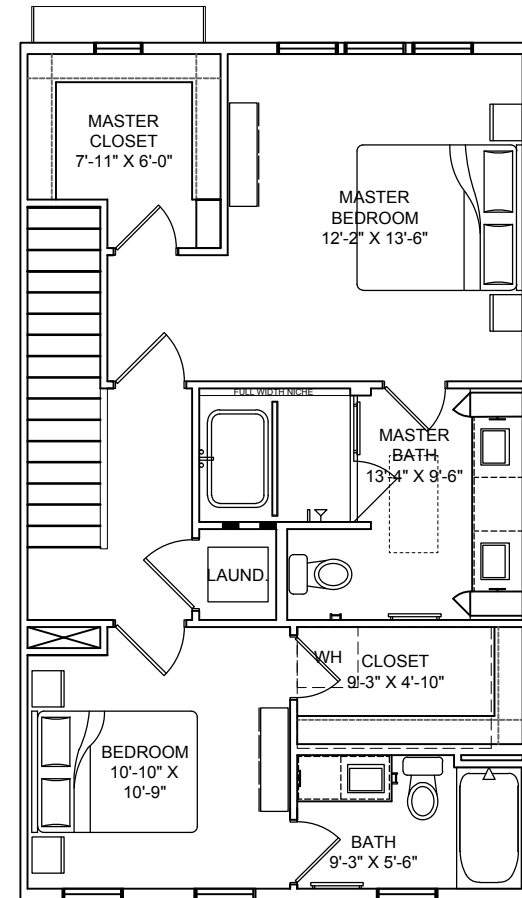

# THE LAAN

RESIDENCES

**B1-B** 3 bed, 3.5 bath  
1,750 SF (approx.)

Floor plans shown are not to any particular scale and are subject to change. All dimensions are approximate and may vary from the description and definition of the "unit" as set forth in the purchase contract. Please review the condominium documents for a description of how the units are measured.