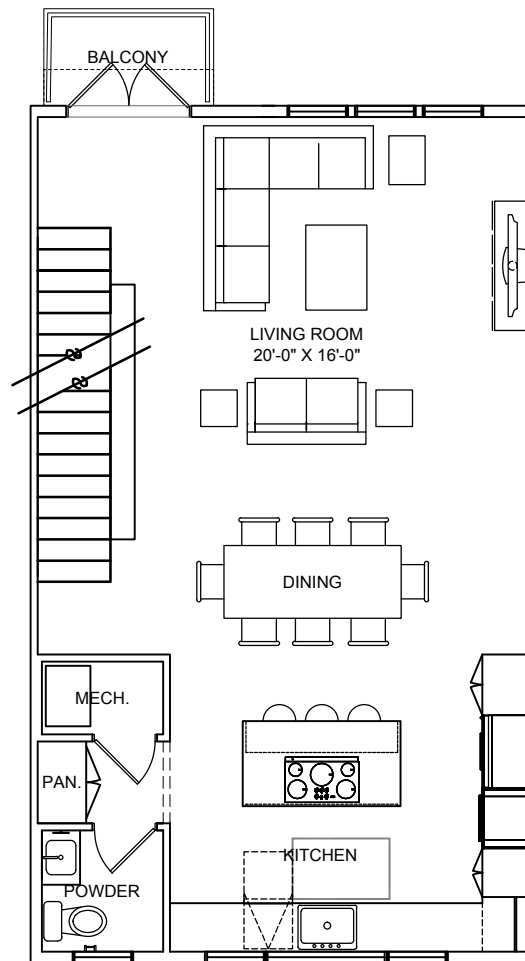

# THE LAAN

RESIDENCES

**B1-B** 3 bed, 3.5 bath  
1,750 SF (approx.)

Floor plans shown are not to any particular scale and are subject to change. All dimensions are approximate and may vary from the description and definition of the "unit" as set forth in the purchase contract. Please review the condominium documents for a description of how the units are measured.