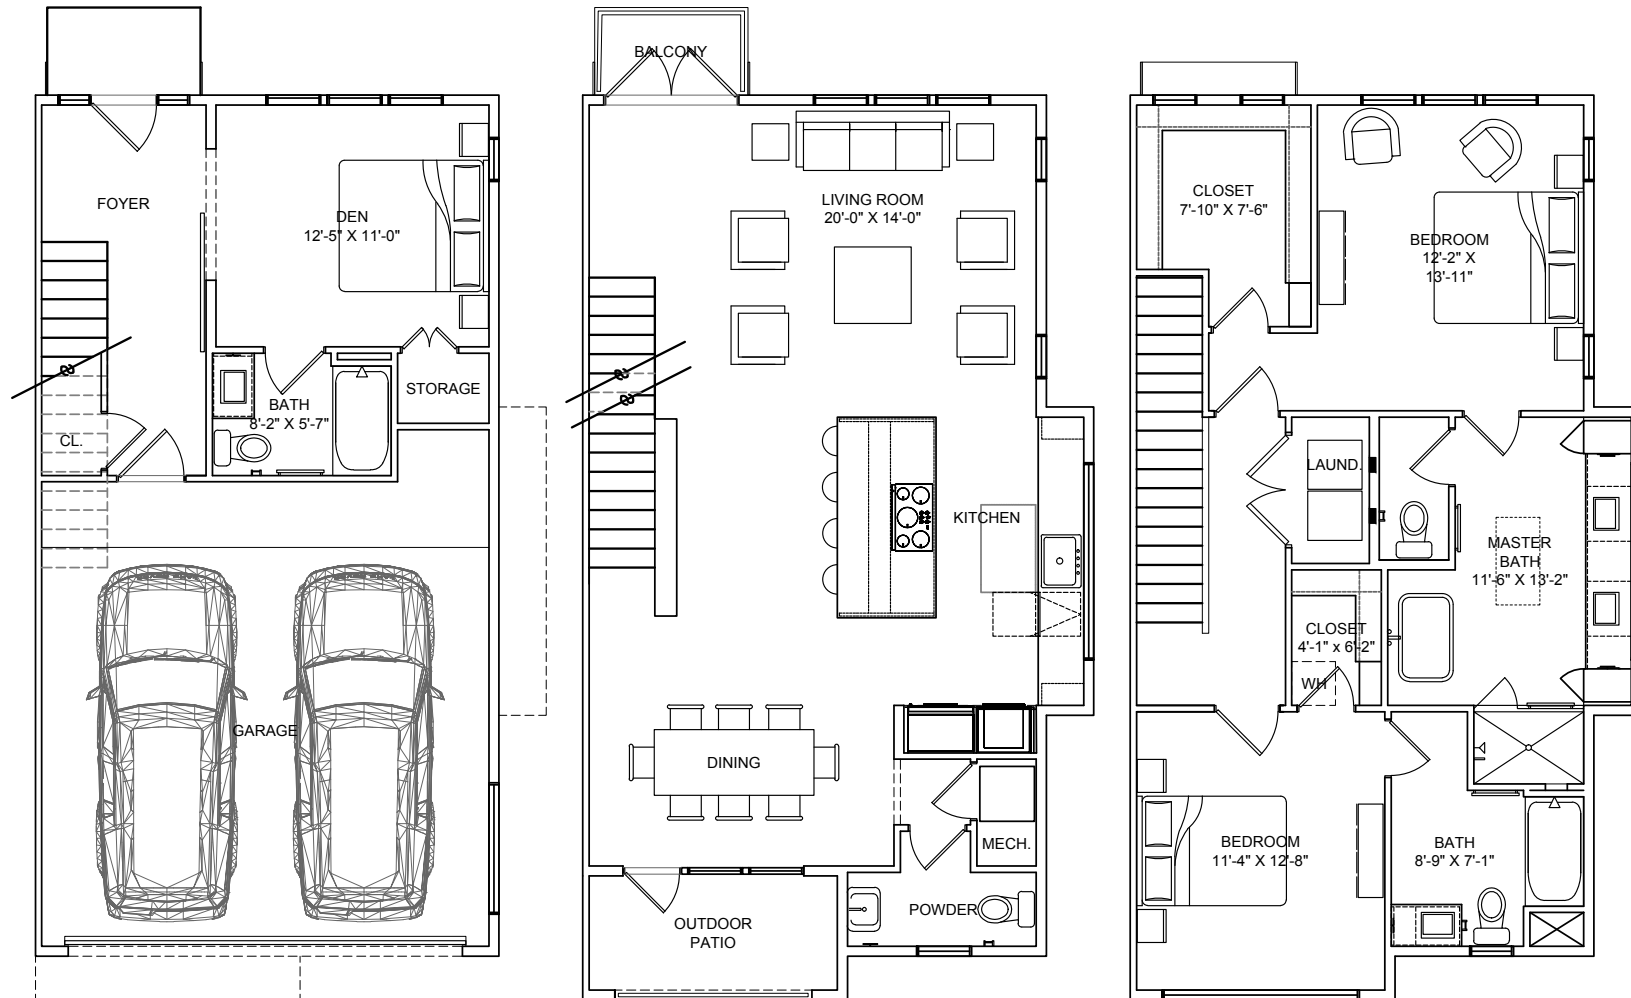

THE LAAN

RESIDENCES

C1-A 3 bed, 3.5 bath
1,950 SF (approx.)

Floor plans shown are not to any particular scale and are subject to change. All dimensions are approximate and may vary from the description and definition of the "unit" as set forth in the purchase contract. Please review the condominium documents for a description of how the units are measured.