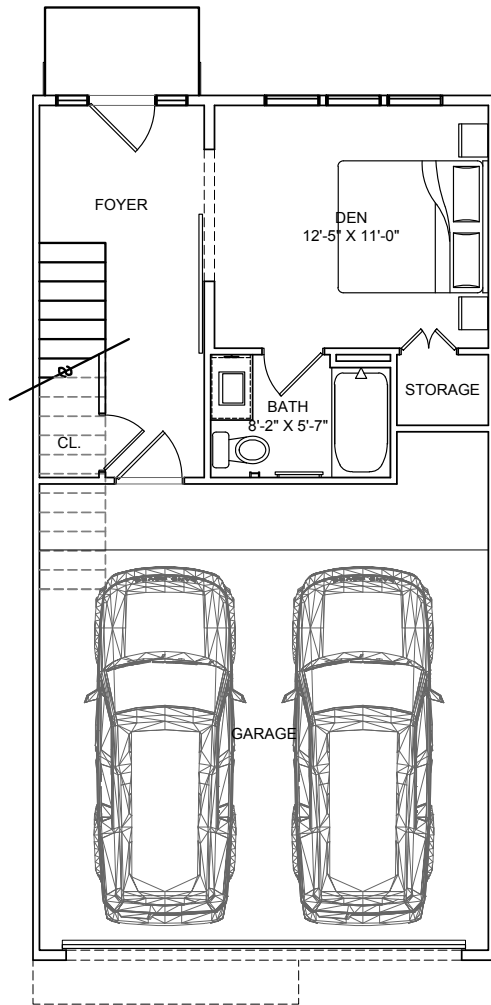

THE LAAN

RESIDENCES

C1-B 3 bed, 3.5 bath
1,960 SF (approx.)

Floor plans shown are not to any particular scale and are subject to change. All dimensions are approximate and may vary from the description and definition of the "unit" as set forth in the purchase contract. Please review the condominium documents for a description of how the units are measured.