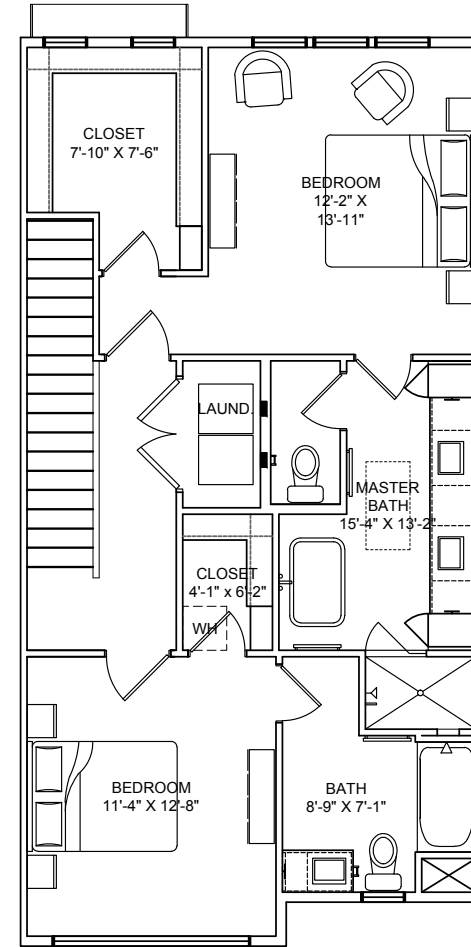

THE LAAN

RESIDENCES

C1-B 3 bed, 3.5 bath
1,960 SF (approx.)

Floor plans shown are not to any particular scale and are subject to change. All dimensions are approximate and may vary from the description and definition of the "unit" as set forth in the purchase contract. Please review the condominium documents for a description of how the units are measured.