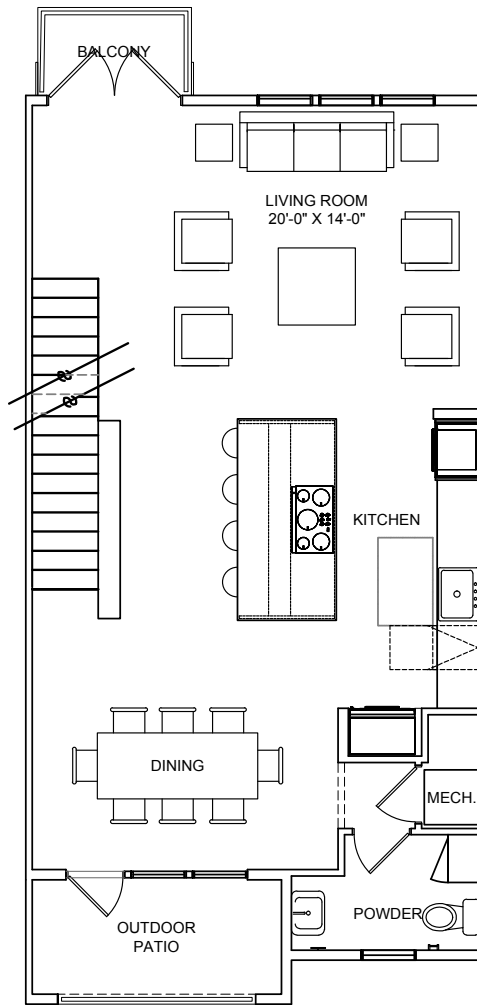

THE LAAN

RESIDENCES

C1-B 3 bed, 3.5 bath
1,960 SF (approx.)

Floor plans shown are not to any particular scale and are subject to change. All dimensions are approximate and may vary from the description and definition of the "unit" as set forth in the purchase contract. Please review the condominium documents for a description of how the units are measured.