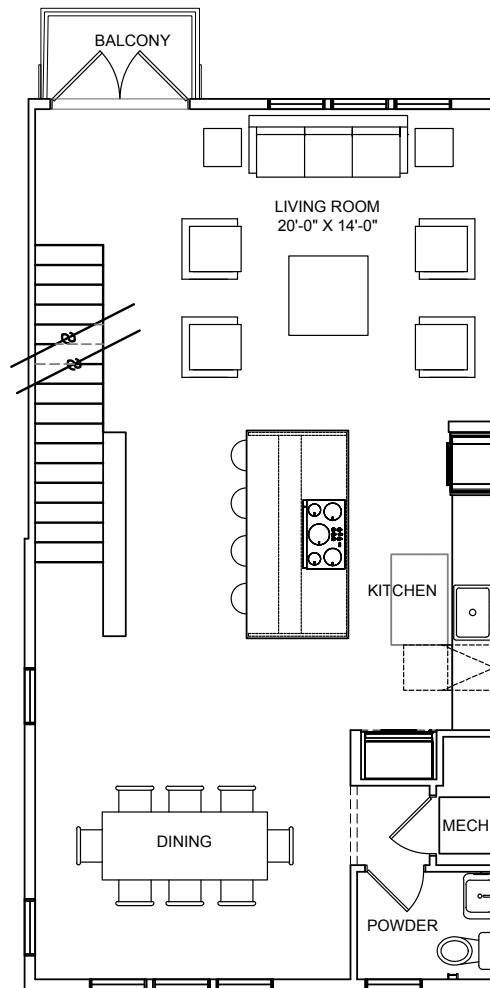

THE LAAN

RESIDENCES

C2-A 3 bed, 3.5 bath
1,950 SF (approx.)

Floor plans shown are not to any particular scale and are subject to change. All dimensions are approximate and may vary from the description and definition of the "unit" as set forth in the purchase contract. Please review the condominium documents for a description of how the units are measured.