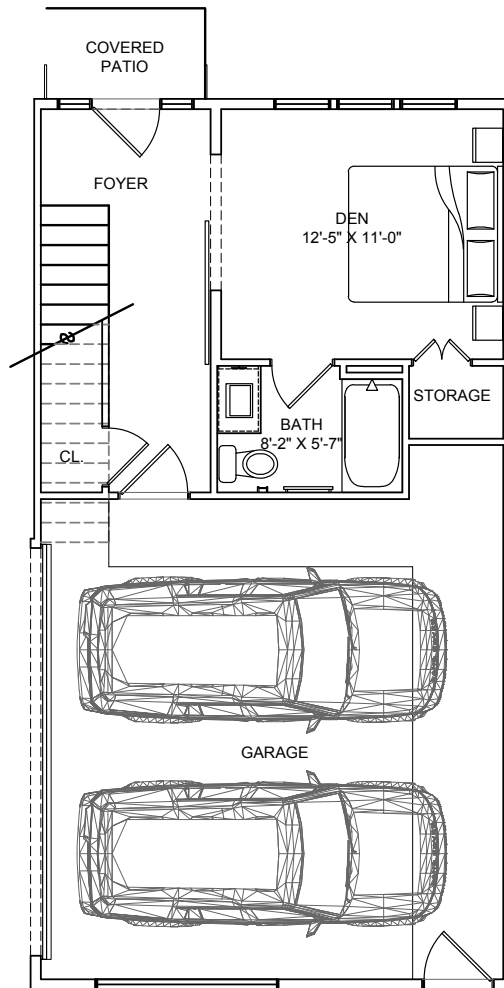

THE LAAN

RESIDENCES

C2-A 3 bed, 3.5 bath
1,950 SF (approx.)

Floor plans shown are not to any particular scale and are subject to change. All dimensions are approximate and may vary from the description and definition of the "unit" as set forth in the purchase contract. Please review the condominium documents for a description of how the units are measured.