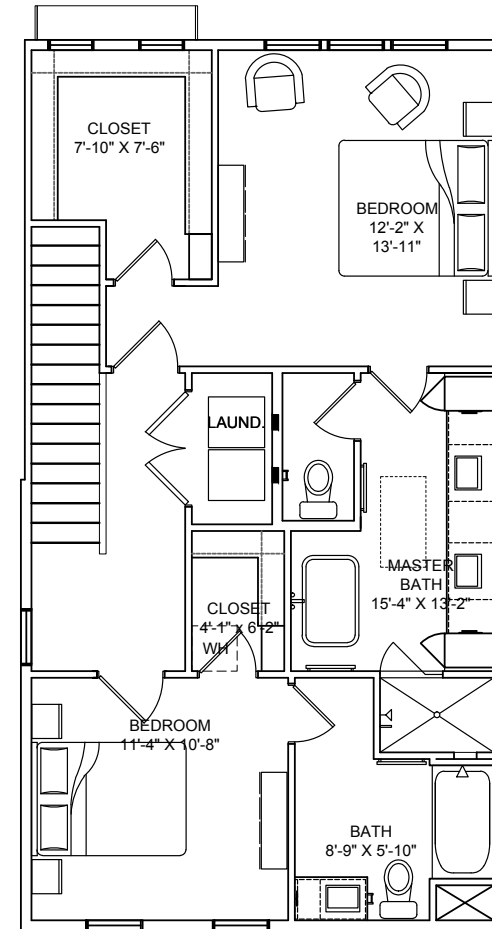

THE LAAN

RESIDENCES

C2-A 3 bed, 3.5 bath
1,950 SF (approx.)

Floor plans shown are not to any particular scale and are subject to change. All dimensions are approximate and may vary from the description and definition of the "unit" as set forth in the purchase contract. Please review the condominium documents for a description of how the units are measured.