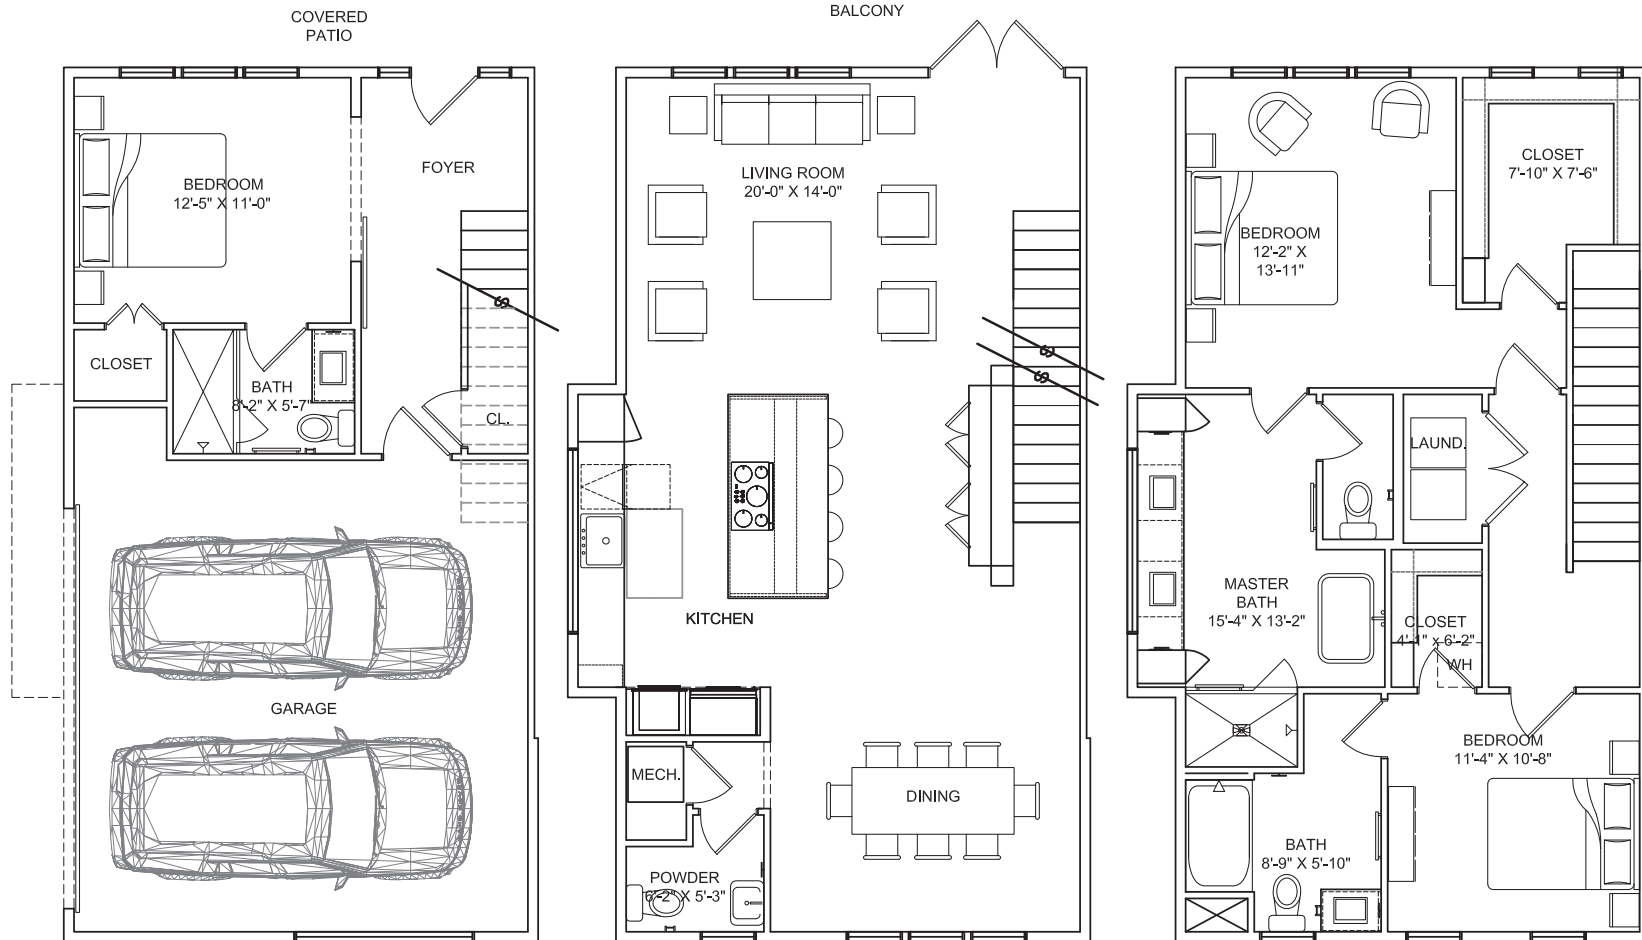

# THE LAAN

RESIDENCES

**C2-B** 3 bed, 3.5 bath  
1,980 SF (approx.)

Floor plans shown are not to any particular scale and are subject to change. All dimensions are approximate and may vary from the description and definition of the "unit" as set forth in the purchase contract. Please review the condominium documents for a description of how the units are measured.