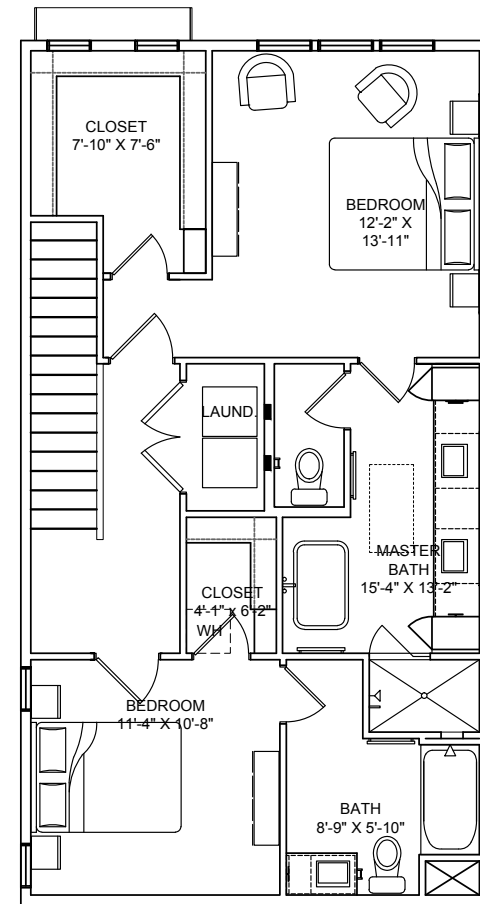

THE LAAN

RESIDENCES

C2-C 3 bed, 3.5 bath
1,910 SF (approx.)

Floor plans shown are not to any particular scale and are subject to change. All dimensions are approximate and may vary from the description and definition of the "unit" as set forth in the purchase contract. Please review the condominium documents for a description of how the units are measured.