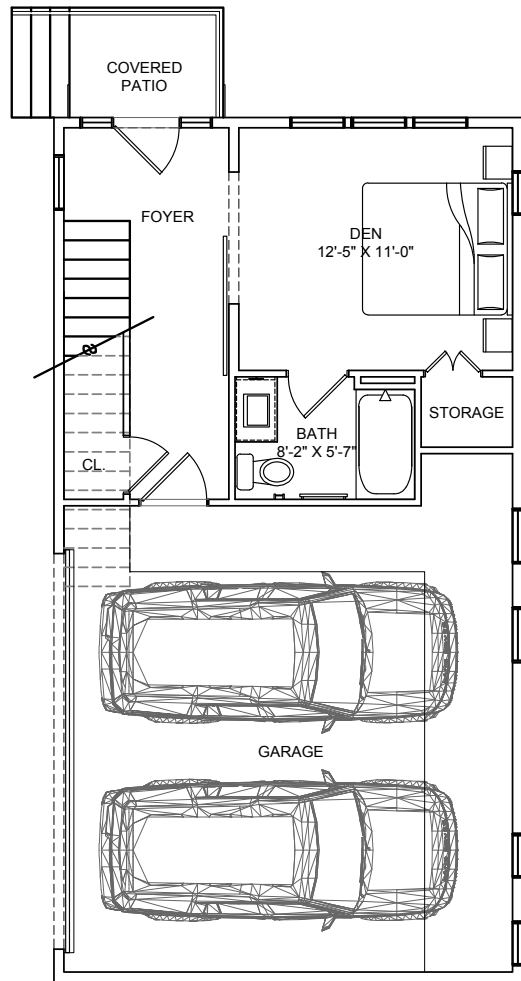

THE LAAN

RESIDENCES

C2-C 3 bed, 3.5 bath
1,910 SF (approx.)

Floor plans shown are not to any particular scale and are subject to change. All dimensions are approximate and may vary from the description and definition of the "unit" as set forth in the purchase contract. Please review the condominium documents for a description of how the units are measured.