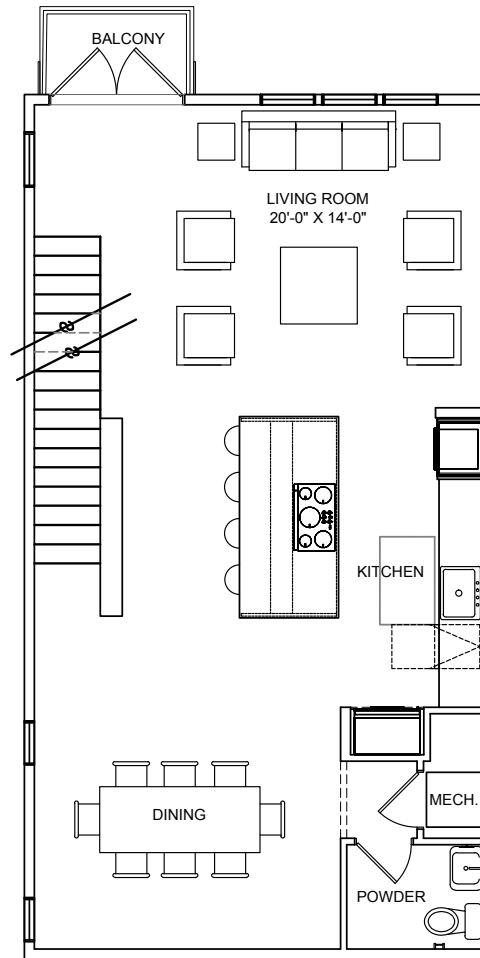

THE LAAN

RESIDENCES

C2-C 3 bed, 3.5 bath
1,910 SF (approx.)

Floor plans shown are not to any particular scale and are subject to change. All dimensions are approximate and may vary from the description and definition of the "unit" as set forth in the purchase contract. Please review the condominium documents for a description of how the units are measured.