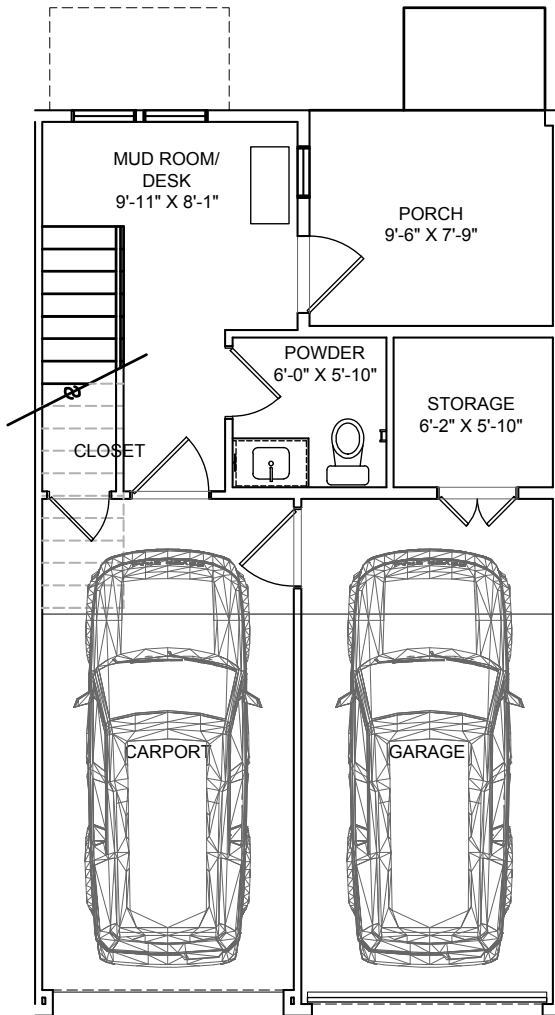

THE LAAN

RESIDENCES

2 bed, 2 bath, 2 half-bath
 1,600 SF (approx.)
 Units #26, #32, #33

A1

Floor plans shown are not to any particular scale and are subject to change. All dimensions are approximate and may vary from the description and definition of the "unit" as set forth in the purchase contract. Please review the condominium documents for a description of how the units are measured.