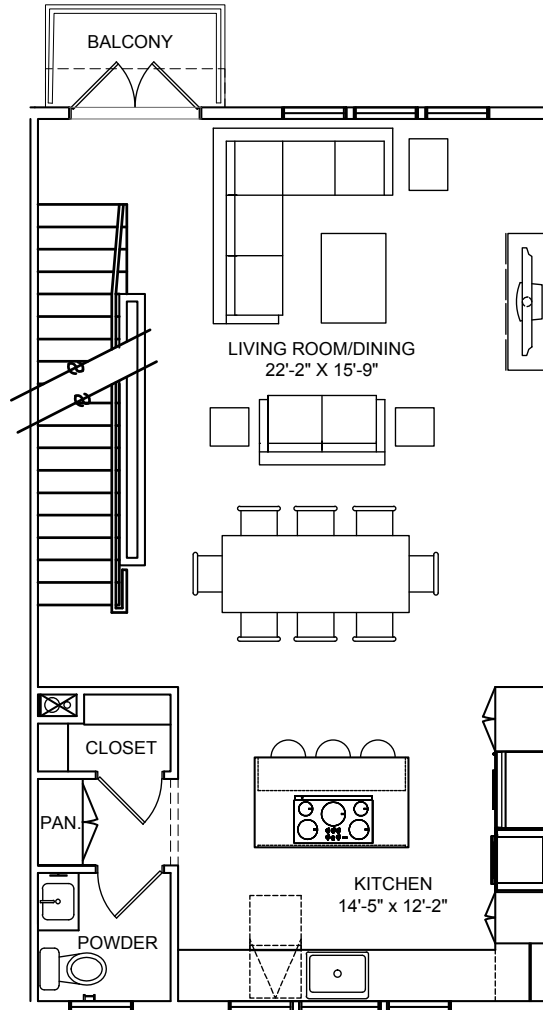

THE LAAN

RESIDENCES

2 bed, 2 bath, 2 half-bath
 1,600 SF (approx.)
 Units #26, #32, #33

A1

Floor plans shown are not to any particular scale and are subject to change. All dimensions are approximate and may vary from the description and definition of the "unit" as set forth in the purchase contract. Please review the condominium documents for a description of how the units are measured.