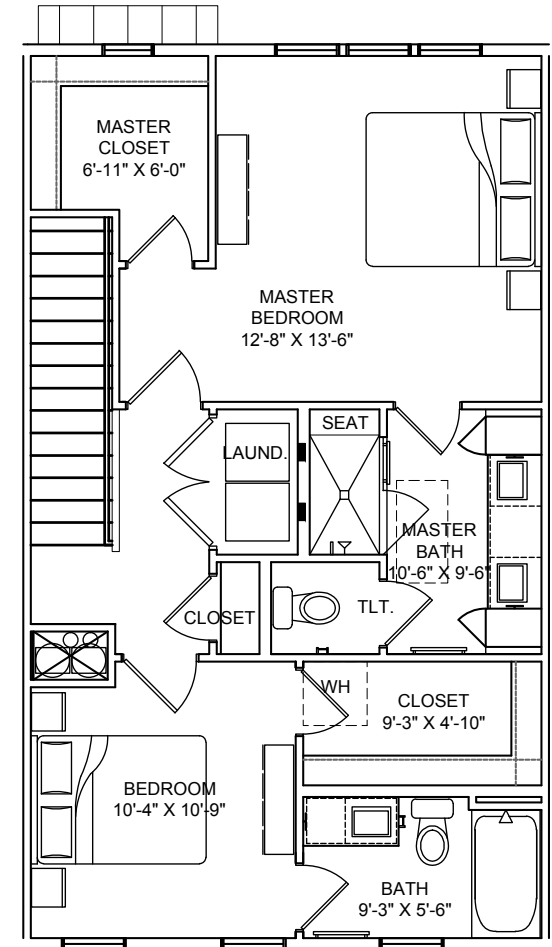

THE LAAN

RESIDENCES

2 bed, 2 bath, 2 half-bath
 1,600 SF (approx.)
 Units #26, #32, #33

A1

Floor plans shown are not to any particular scale and are subject to change. All dimensions are approximate and may vary from the description and definition of the "unit" as set forth in the purchase contract. Please review the condominium documents for a description of how the units are measured.