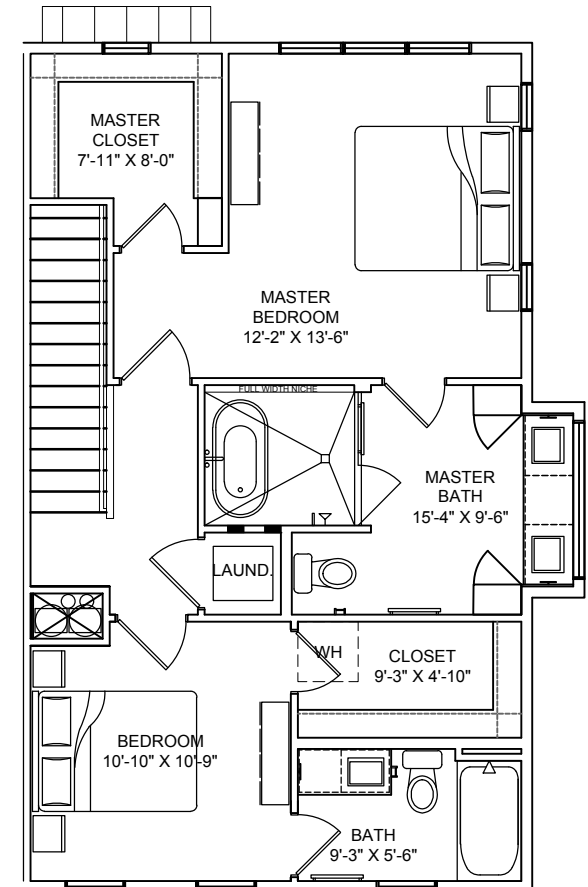

# THE LAAN

RESIDENCES

3 bed, 3.5 bath  
 1,750 SF (approx.)  
 Units #22, 29, 30, 35

# B1-C

Floor plans shown are not to any particular scale and are subject to change. All dimensions are approximate and may vary from the description and definition of the "unit" as set forth in the purchase contract. Please review the condominium documents for a description of how the units are measured.