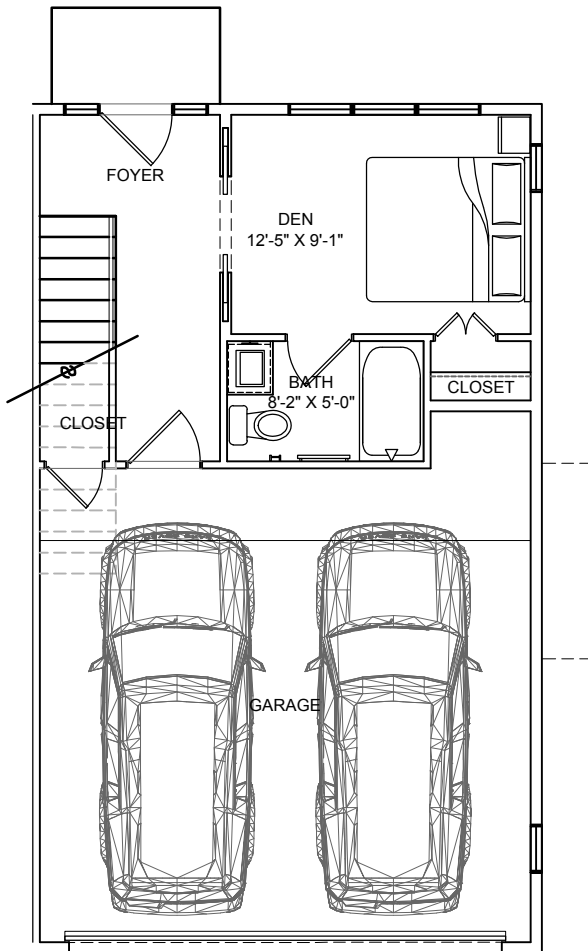

# THE LAAN

RESIDENCES

3 bed, 3.5 bath  
 1,750 SF (approx.)  
 Units #22, 29, 30, 35

# B1-C

Floor plans shown are not to any particular scale and are subject to change. All dimensions are approximate and may vary from the description and definition of the "unit" as set forth in the purchase contract. Please review the condominium documents for a description of how the units are measured.