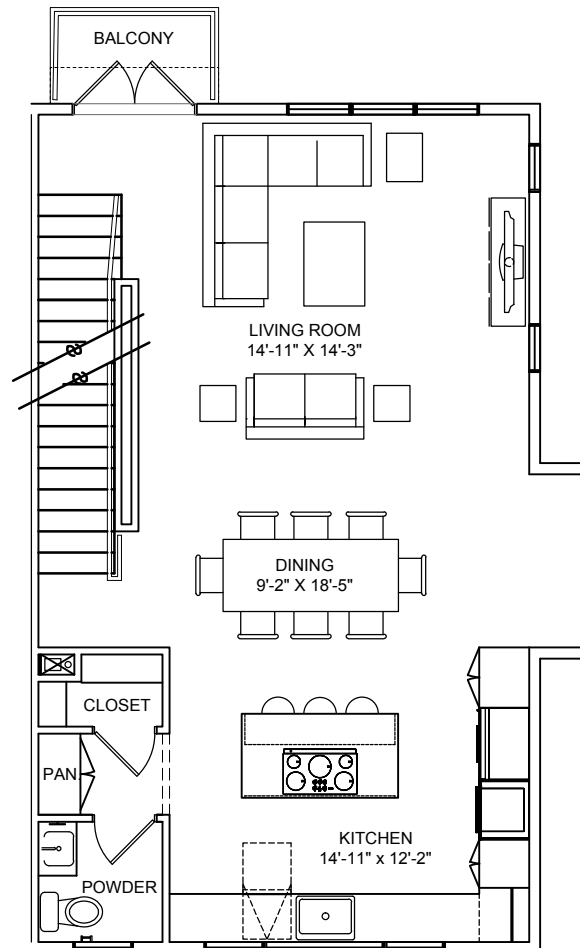

# THE LAAN

RESIDENCES

3 bed, 3.5 bath  
 1,750 SF (approx.)  
 Units #22, 29, 30, 35

# B1-C

Floor plans shown are not to any particular scale and are subject to change. All dimensions are approximate and may vary from the description and definition of the "unit" as set forth in the purchase contract. Please review the condominium documents for a description of how the units are measured.