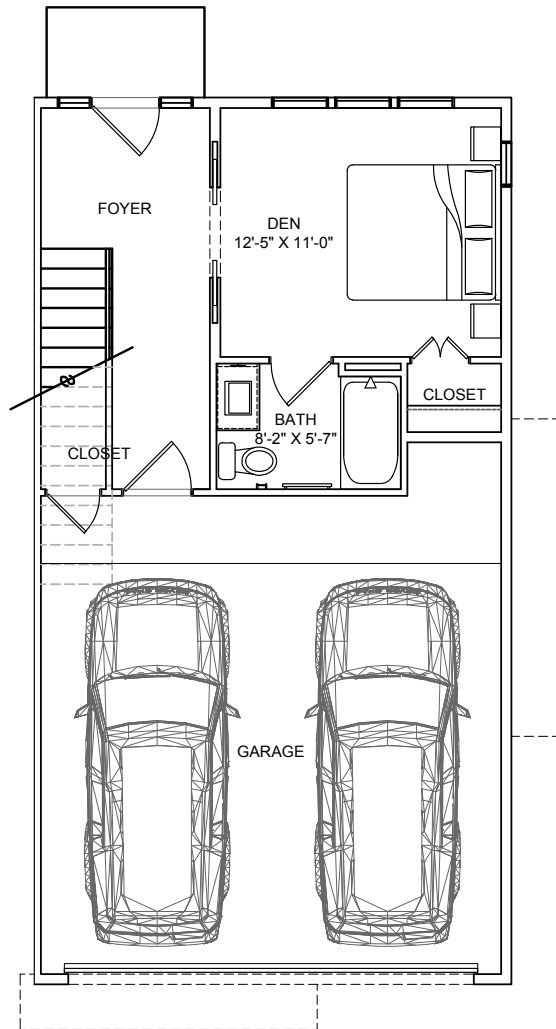

THE LAAN

RESIDENCES

3 bed, 3.5 bath
1,970 SF (approx.)

Units #28, 31, 34, 36, 37, 42, 43

C1-A

Floor plans shown are not to any particular scale and are subject to change. All dimensions are approximate and may vary from the description and definition of the "unit" as set forth in the purchase contract. Please review the condominium documents for a description of how the units are measured.