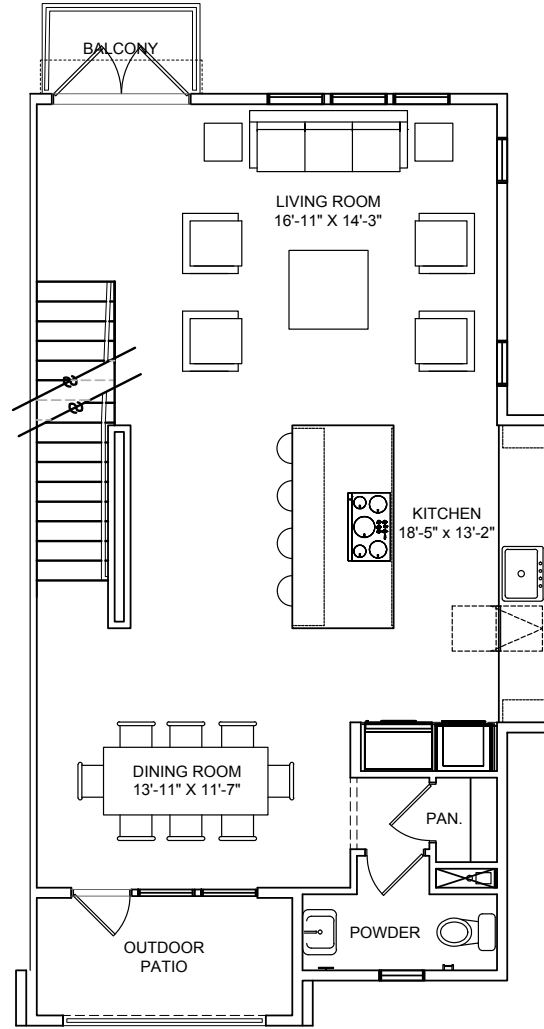

THE LAAN

RESIDENCES

3 bed, 3.5 bath
1,970 SF (approx.)

Units #28, 31, 34, 36, 37, 42, 43

C1-A

Floor plans shown are not to any particular scale and are subject to change. All dimensions are approximate and may vary from the description and definition of the "unit" as set forth in the purchase contract. Please review the condominium documents for a description of how the units are measured.