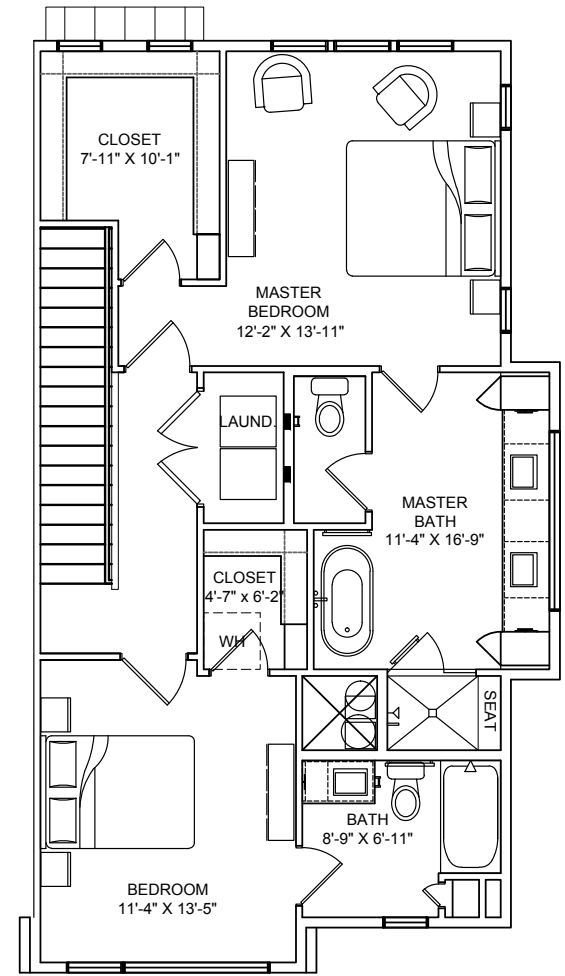

THE LAAN

RESIDENCES

3 bed, 3.5 bath
1,970 SF (approx.)

Units #28, 31, 34, 36, 37, 42, 43

C1-A

Floor plans shown are not to any particular scale and are subject to change. All dimensions are approximate and may vary from the description and definition of the "unit" as set forth in the purchase contract. Please review the condominium documents for a description of how the units are measured.