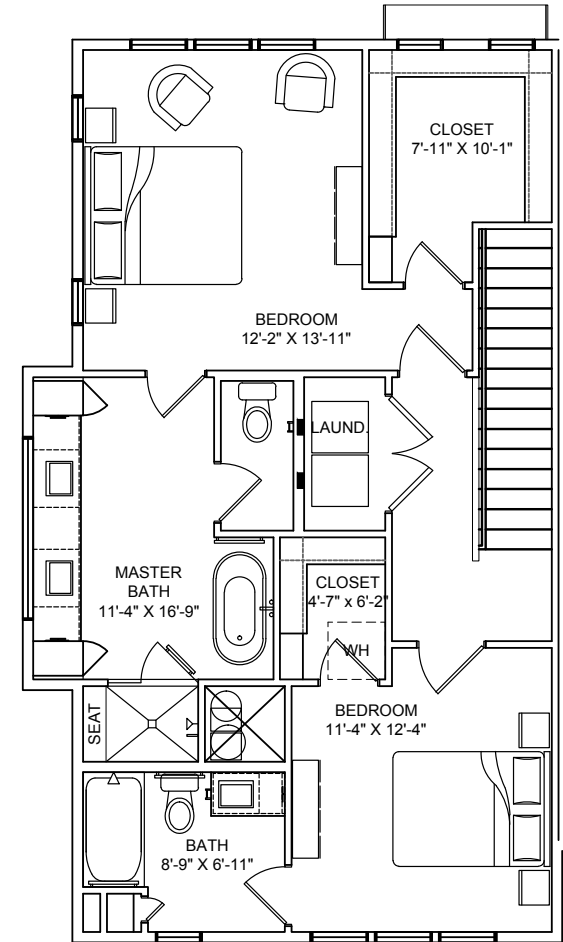

# THE LAAN

RESIDENCES

3 bed, 3.5 bath  
1,990 SF (approx.)  
Unit #25

# C2-B

Floor plans shown are not to any particular scale and are subject to change. All dimensions are approximate and may vary from the description and definition of the "unit" as set forth in the purchase contract. Please review the condominium documents for a description of how the units are measured.