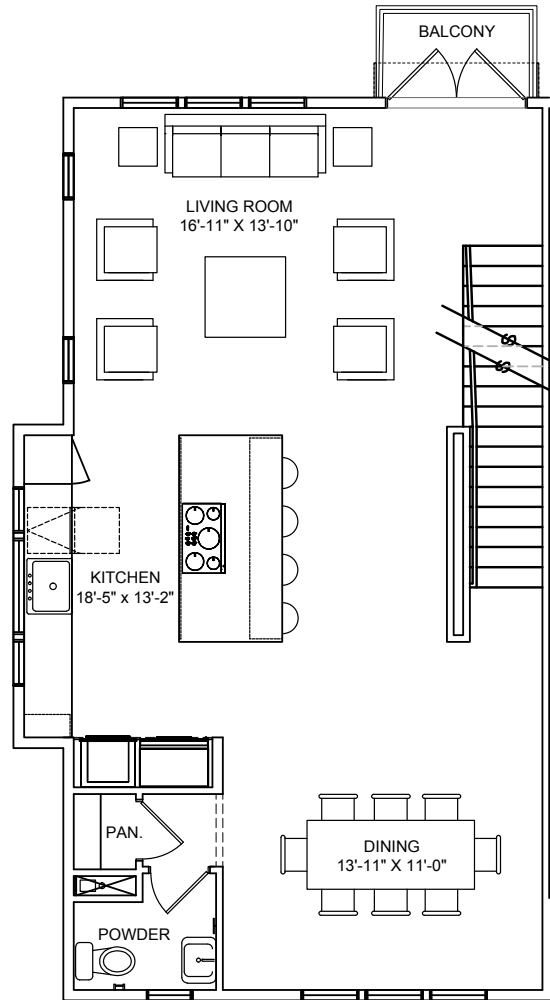

# THE LAAN

RESIDENCES

3 bed, 3.5 bath  
1,990 SF (approx.)  
Unit #25

# C2-B

Floor plans shown are not to any particular scale and are subject to change. All dimensions are approximate and may vary from the description and definition of the "unit" as set forth in the purchase contract. Please review the condominium documents for a description of how the units are measured.