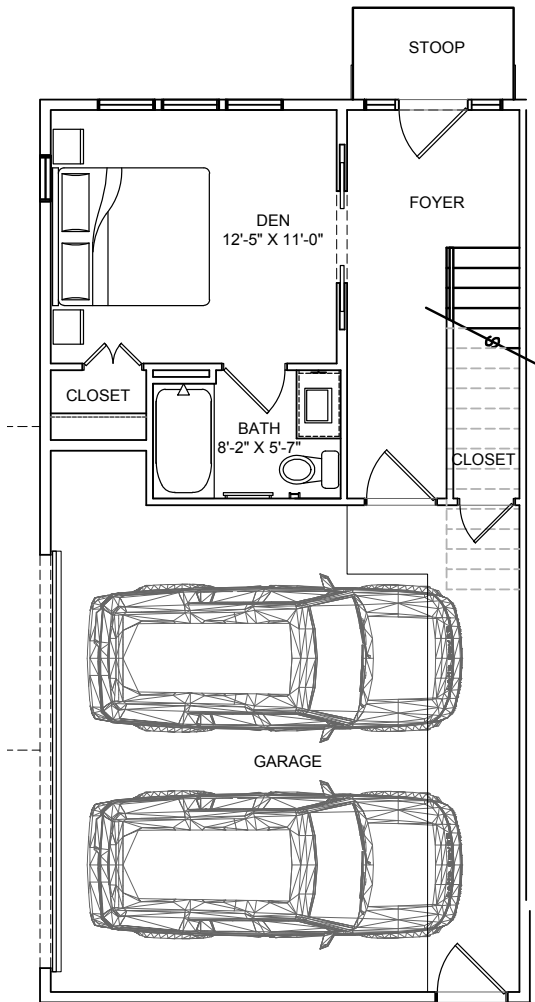

# THE LAAN

RESIDENCES

3 bed, 3.5 bath  
1,990 SF (approx.)  
Unit #25

# C2-B

Floor plans shown are not to any particular scale and are subject to change. All dimensions are approximate and may vary from the description and definition of the "unit" as set forth in the purchase contract. Please review the condominium documents for a description of how the units are measured.