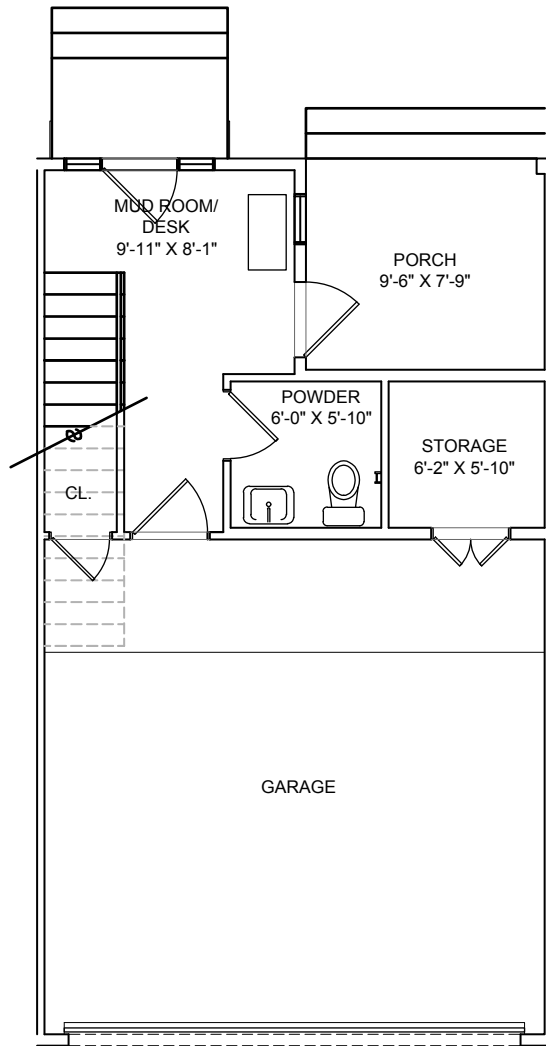

THE LAAN

RESIDENCES

2 bed, 2 bath, 2 half-bath
1,600 SF (approx.)

A1

Floor plans shown are not to any particular scale and are subject to change. All dimensions are approximate and may vary from the description and definition of the "unit" as set forth in the purchase contract. Please review the condominium documents for a description of how the units are measured.