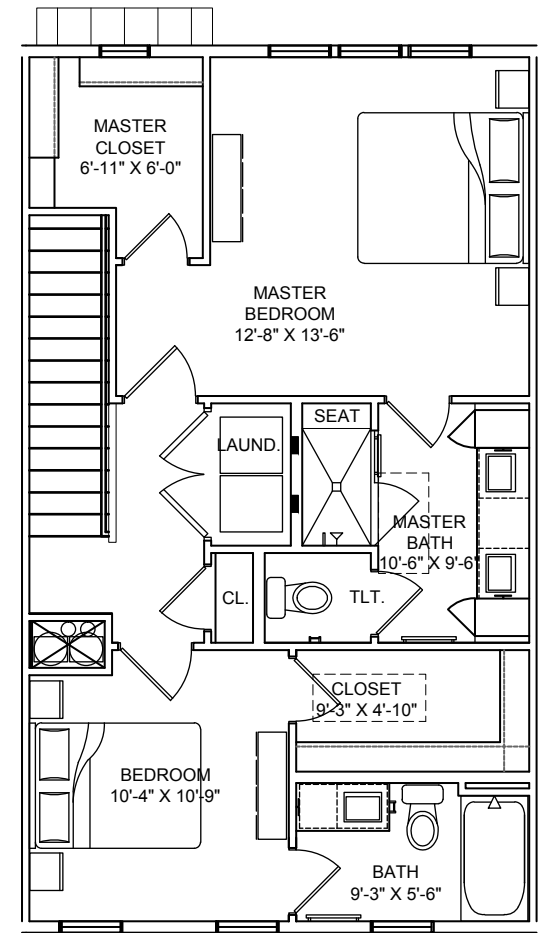

THE LAAN

RESIDENCES

2 bed, 2 bath, 2 half-bath
1,600 SF (approx.)

A1

Floor plans shown are not to any particular scale and are subject to change. All dimensions are approximate and may vary from the description and definition of the "unit" as set forth in the purchase contract. Please review the condominium documents for a description of how the units are measured.