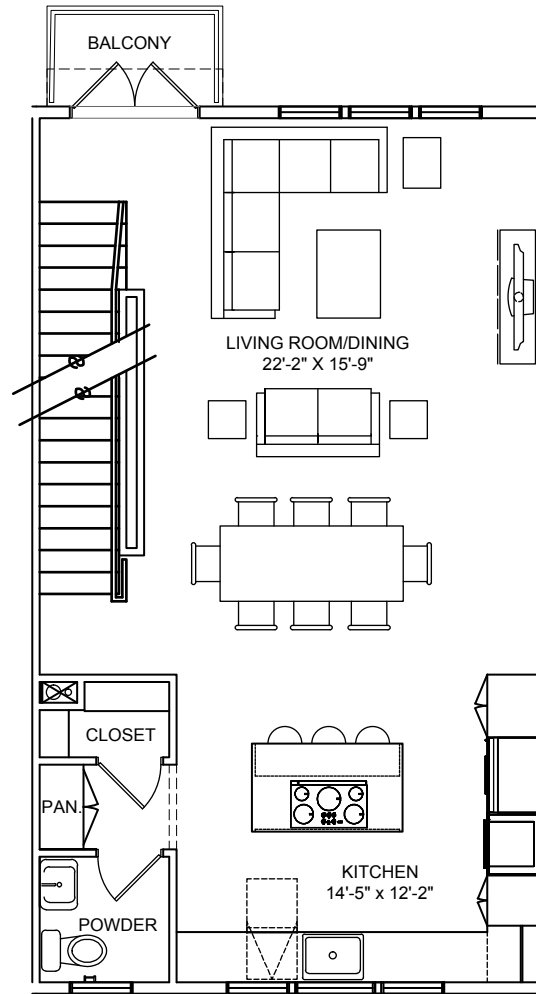

THE LAAN

RESIDENCES

2 bed, 2 bath, 2 half-bath
1,600 SF (approx.)

A1

Floor plans shown are not to any particular scale and are subject to change. All dimensions are approximate and may vary from the description and definition of the "unit" as set forth in the purchase contract. Please review the condominium documents for a description of how the units are measured.