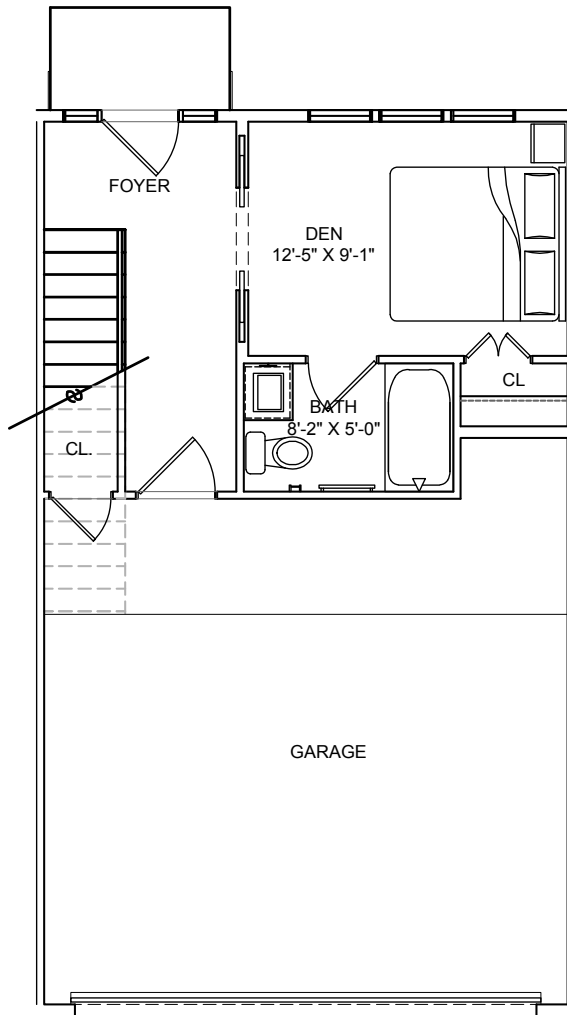

THE LAAN

RESIDENCES

3 bed, 3.5 bath
1,750 SF (approx.)

B1-B

Floor plans shown are not to any particular scale and are subject to change. All dimensions are approximate and may vary from the description and definition of the "unit" as set forth in the purchase contract. Please review the condominium documents for a description of how the units are measured.