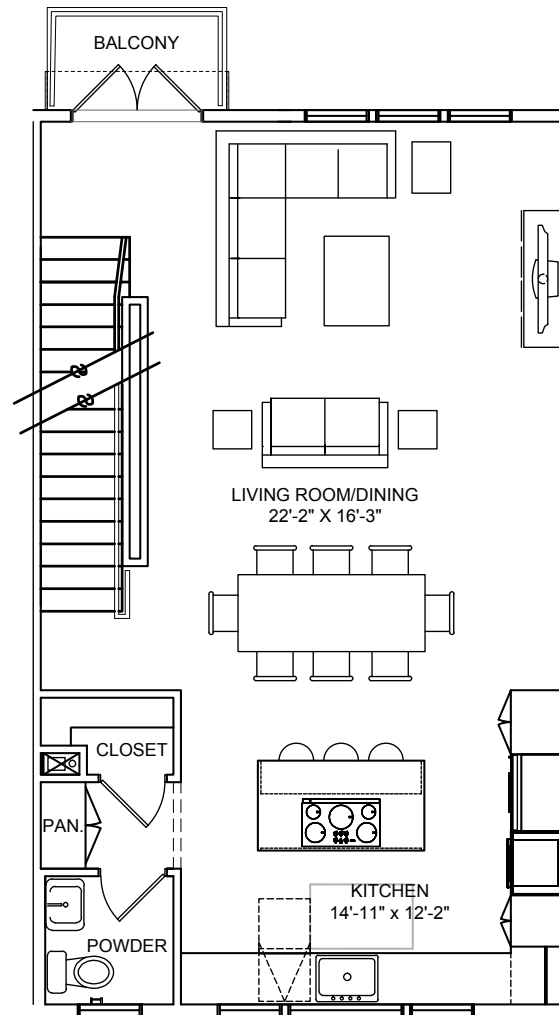

THE LAAN

RESIDENCES

3 bed, 3.5 bath
1,750 SF (approx.)

B1-B

Floor plans shown are not to any particular scale and are subject to change. All dimensions are approximate and may vary from the description and definition of the "unit" as set forth in the purchase contract. Please review the condominium documents for a description of how the units are measured.