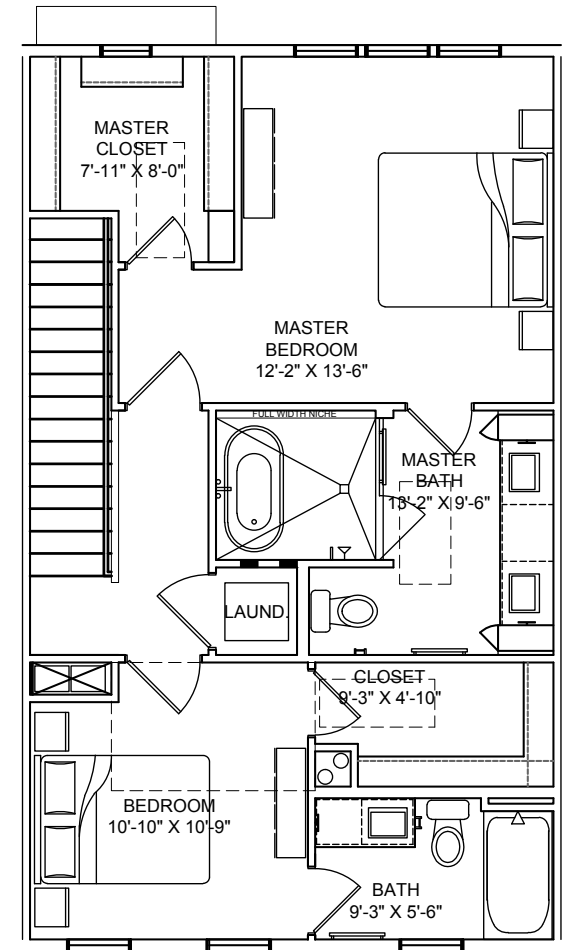

# THE LAAN

RESIDENCES

3 bed, 3.5 bath  
1,750 SF (approx.)

# B1-B

Floor plans shown are not to any particular scale and are subject to change. All dimensions are approximate and may vary from the description and definition of the "unit" as set forth in the purchase contract. Please review the condominium documents for a description of how the units are measured.