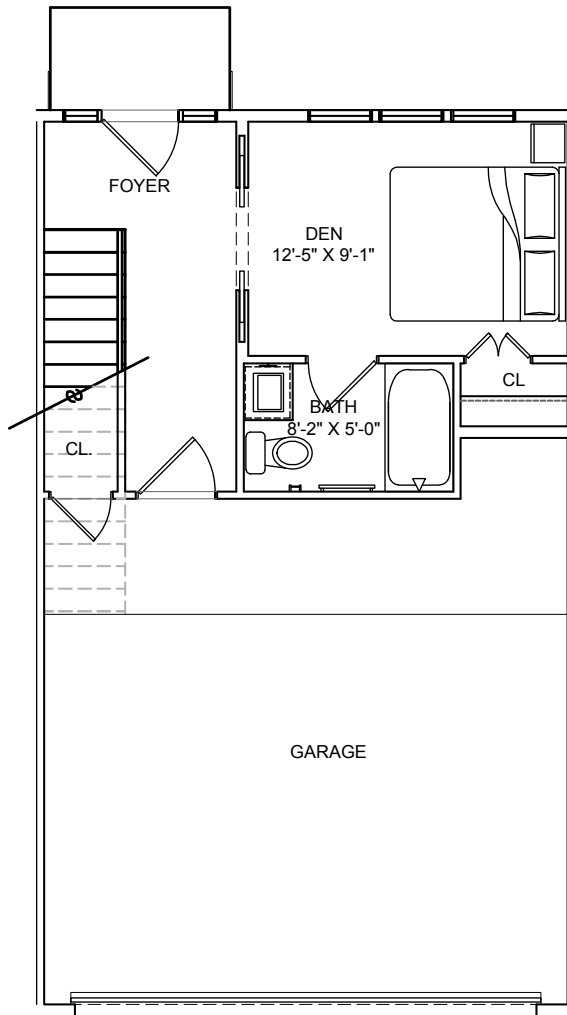

# THE LAAN

RESIDENCES

3 bed, 3.5 bath  
1,750 SF (approx.)

# B1-B

Floor plans shown are not to any particular scale and are subject to change. All dimensions are approximate and may vary from the description and definition of the "unit" as set forth in the purchase contract. Please review the condominium documents for a description of how the units are measured.