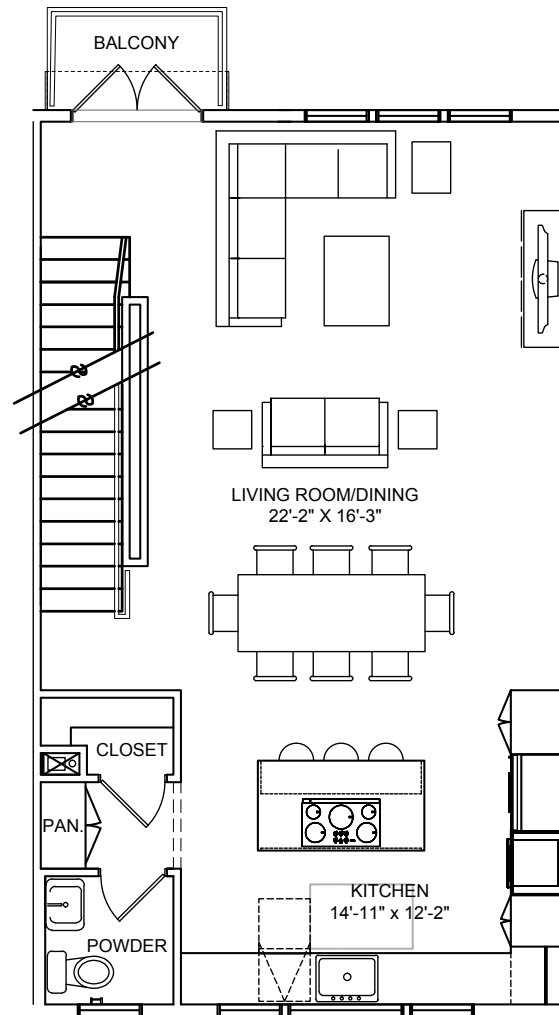

# THE LAAN

RESIDENCES

3 bed, 3.5 bath  
1,750 SF (approx.)

# B1-B

Floor plans shown are not to any particular scale and are subject to change. All dimensions are approximate and may vary from the description and definition of the "unit" as set forth in the purchase contract. Please review the condominium documents for a description of how the units are measured.