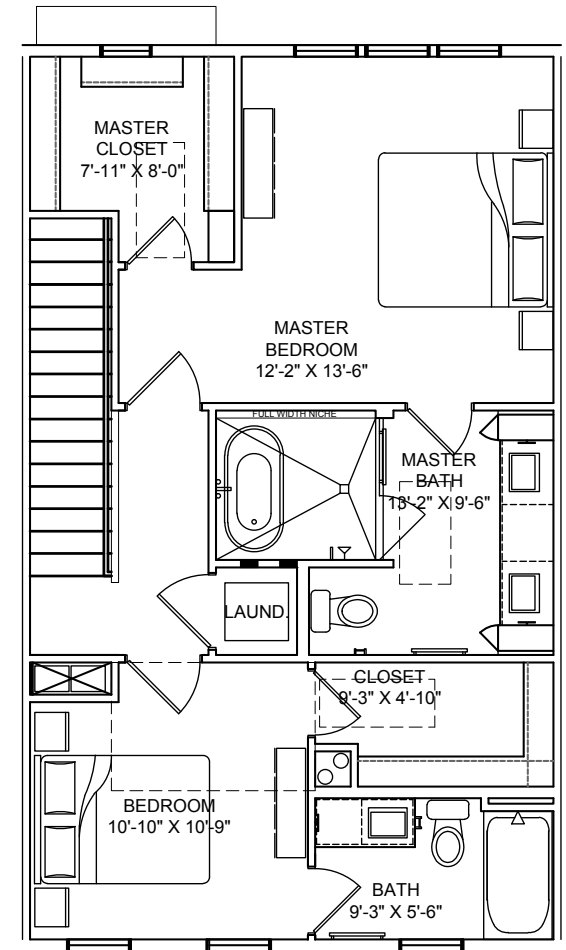

THE LAAN

RESIDENCES

3 bed, 3.5 bath
1,750 SF (approx.)

B1-B

Floor plans shown are not to any particular scale and are subject to change. All dimensions are approximate and may vary from the description and definition of the "unit" as set forth in the purchase contract. Please review the condominium documents for a description of how the units are measured.