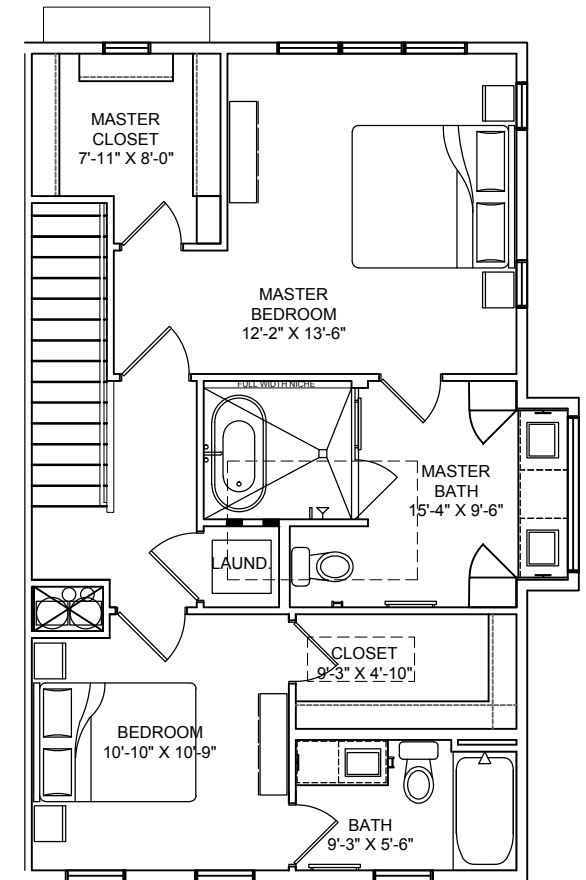

THE LAAN

RESIDENCES

3 bed, 3.5 bath
1,750 SF (approx.)

B1-C

Floor plans shown are not to any particular scale and are subject to change. All dimensions are approximate and may vary from the description and definition of the "unit" as set forth in the purchase contract. Please review the condominium documents for a description of how the units are measured.