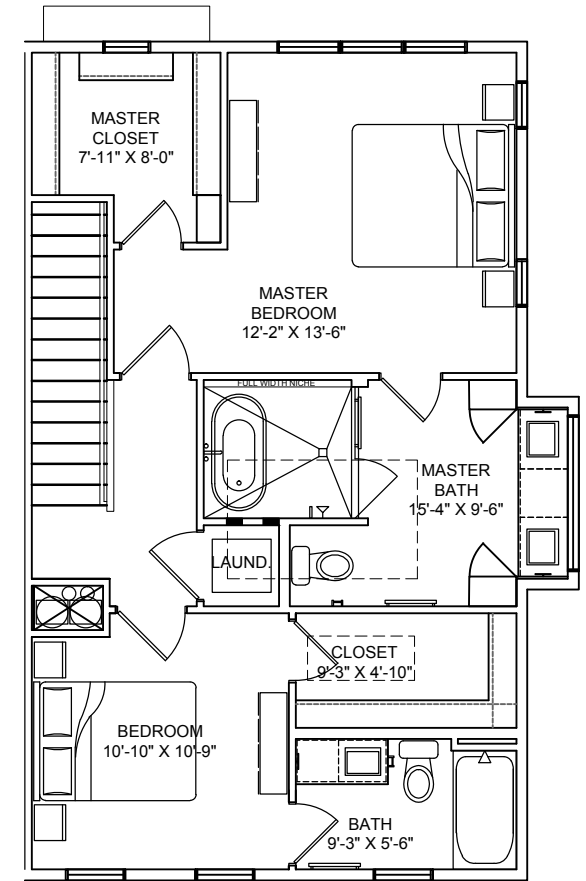

THE LAAN

RESIDENCES

3 bed, 3.5 bath
1,750 SF (approx.)

B1-C

Floor plans shown are not to any particular scale and are subject to change. All dimensions are approximate and may vary from the description and definition of the "unit" as set forth in the purchase contract. Please review the condominium documents for a description of how the units are measured.