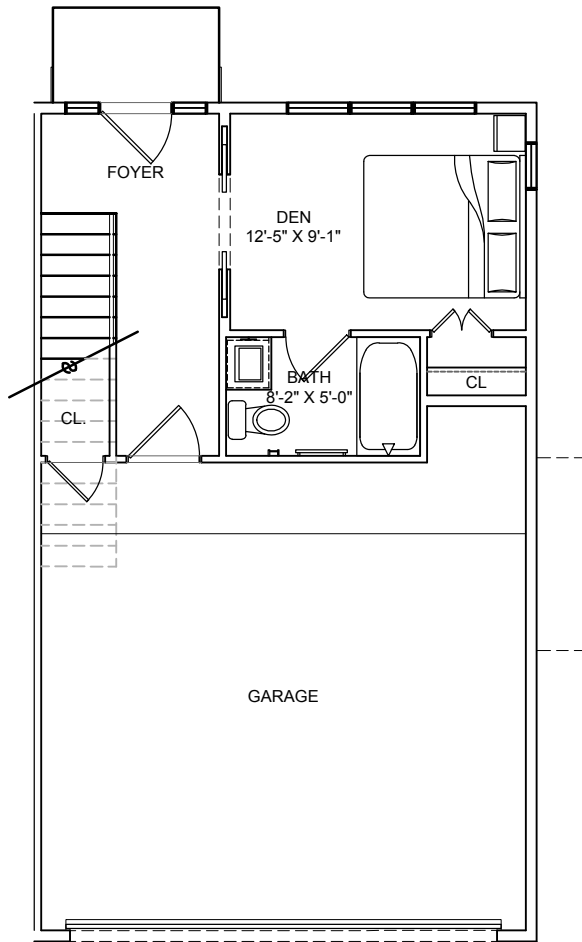

THE LAAN

RESIDENCES

3 bed, 3.5 bath
1,750 SF (approx.)

B1-C

Floor plans shown are not to any particular scale and are subject to change. All dimensions are approximate and may vary from the description and definition of the "unit" as set forth in the purchase contract. Please review the condominium documents for a description of how the units are measured.