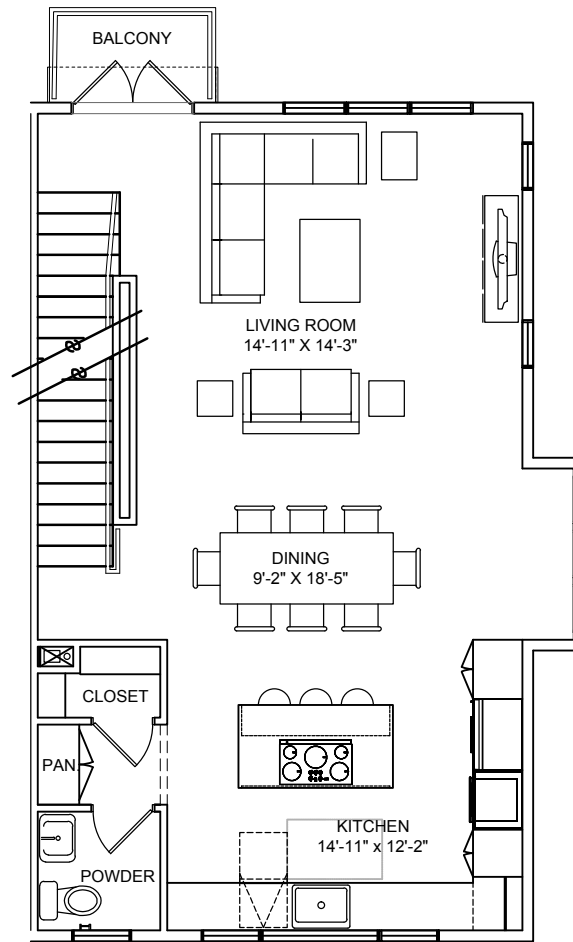

THE LAAN

RESIDENCES

3 bed, 3.5 bath
1,750 SF (approx.)

B1-C

Floor plans shown are not to any particular scale and are subject to change. All dimensions are approximate and may vary from the description and definition of the "unit" as set forth in the purchase contract. Please review the condominium documents for a description of how the units are measured.