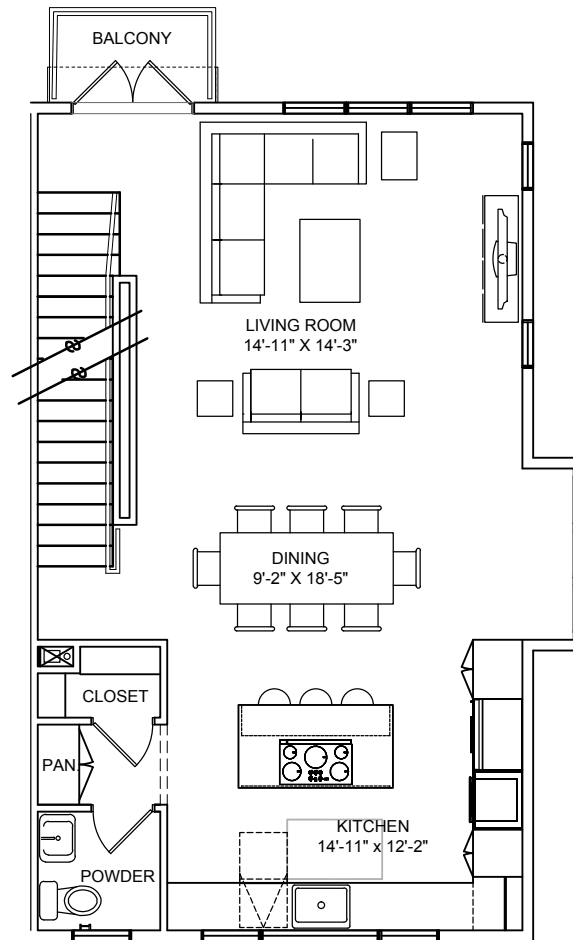

THE LAAN

RESIDENCES

3 bed, 3.5 bath
1,750 SF (approx.)

B1-C

Floor plans shown are not to any particular scale and are subject to change. All dimensions are approximate and may vary from the description and definition of the "unit" as set forth in the purchase contract. Please review the condominium documents for a description of how the units are measured.