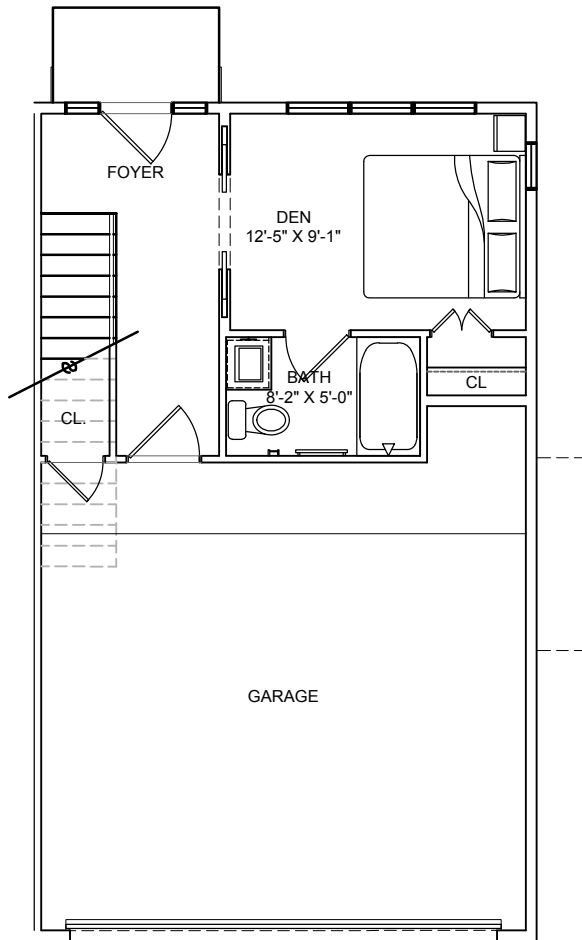

THE LAAN

RESIDENCES

3 bed, 3.5 bath
1,750 SF (approx.)

B1-C

Floor plans shown are not to any particular scale and are subject to change. All dimensions are approximate and may vary from the description and definition of the "unit" as set forth in the purchase contract. Please review the condominium documents for a description of how the units are measured.