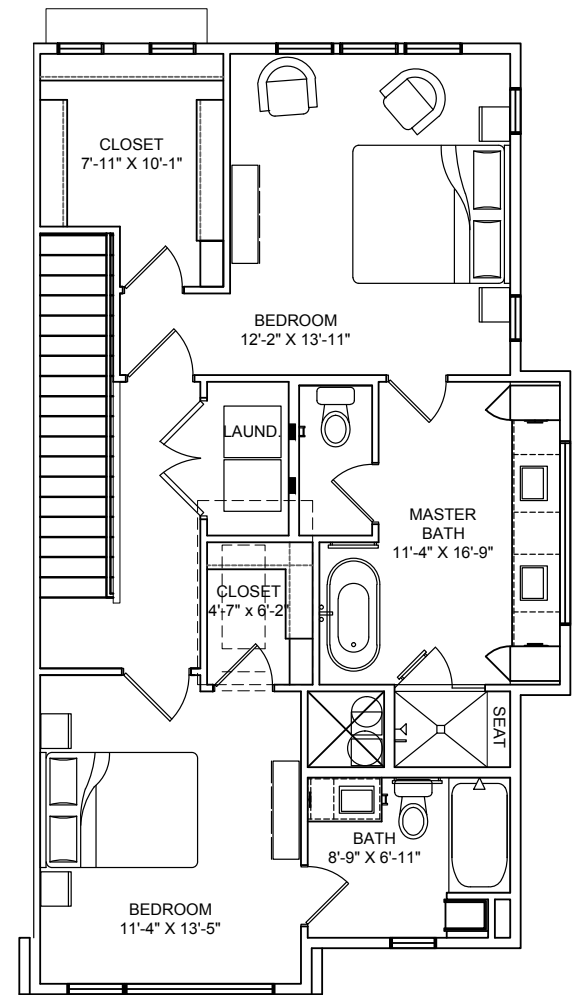

# THE LAAN

RESIDENCES

3 bed, 3.5 bath  
1,970 SF (approx.)

# C1-A

Floor plans shown are not to any particular scale and are subject to change. All dimensions are approximate and may vary from the description and definition of the "unit" as set forth in the purchase contract. Please review the condominium documents for a description of how the units are measured.