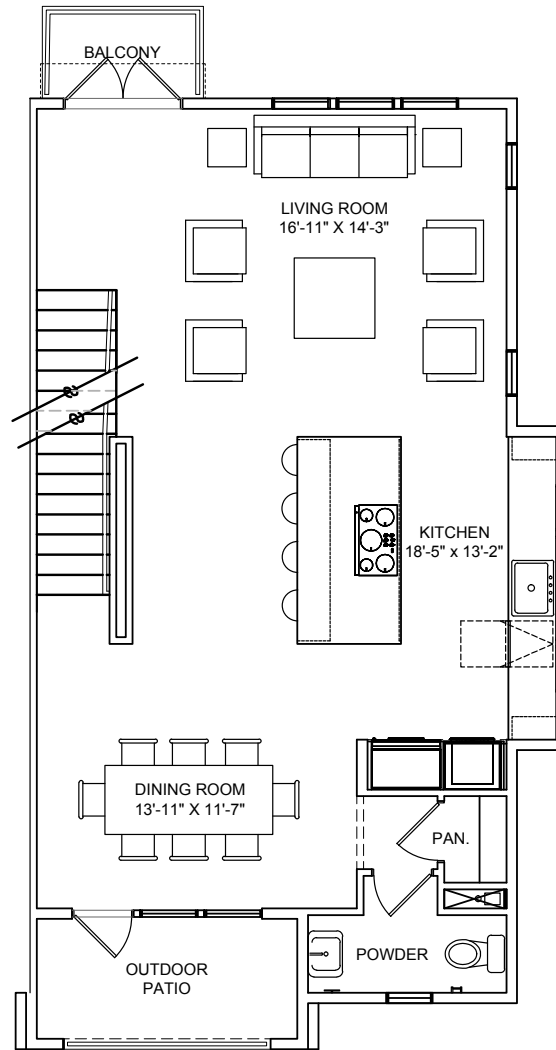

# THE LAAN

RESIDENCES

3 bed, 3.5 bath  
1,970 SF (approx.)

# C1-A

Floor plans shown are not to any particular scale and are subject to change. All dimensions are approximate and may vary from the description and definition of the "unit" as set forth in the purchase contract. Please review the condominium documents for a description of how the units are measured.