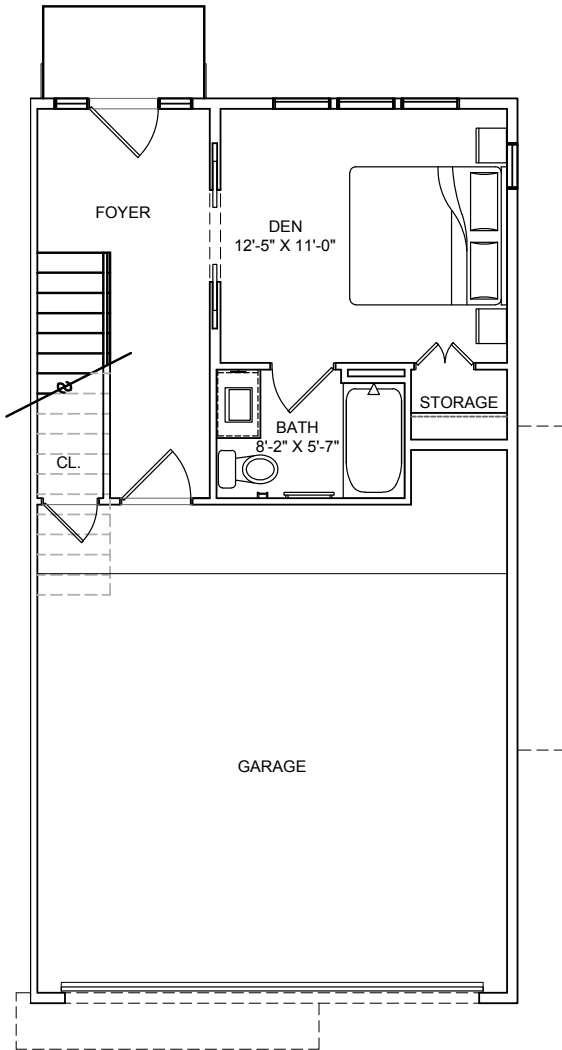

# THE LAAN

RESIDENCES

3 bed, 3.5 bath  
1,970 SF (approx.)

# C1-A

Floor plans shown are not to any particular scale and are subject to change. All dimensions are approximate and may vary from the description and definition of the "unit" as set forth in the purchase contract. Please review the condominium documents for a description of how the units are measured.